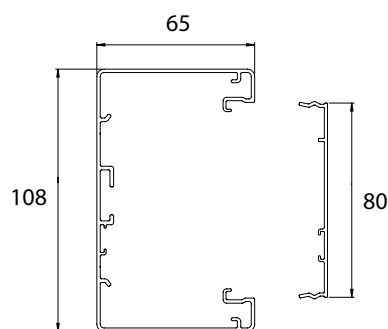

CABLE TRUNKING INSTAL® 108 M AD

Universal aluminium cable trunkings for 80 mm sockets and fixtures of different manufacturers.
Cross-section area for cables 6300 mm².

Please note! Trunking base and cover needs to be ordered separately.

NO	CODE	PRODUCT <small>x = stock product</small>	TYPE	WGT. kg / pc	MATERIAL	COLOUR	PACKAGE
1	1429701	x INSTAL 108 L=3000 M	Cable trunking base	3.93	Aluminum	White	1 PCE / 3 MTR
1	1429601	x INSTAL 108 L=3000 AD	Cable trunking base	3.82	Aluminum	Grey	1 PCE / 3 MTR
2	1429780	x INSTAL K80 L=3000 M	Cover	1.19	Aluminum	White	6 PCE / 18 MTR
2	1429680	x INSTAL K80 L=3000 AD	Cover	1.15	Aluminum	Grey	6 PCE / 18 MTR
3	1429769	x INSTAL J	Joint	0.098	Steel	Grey	10 PCE / 1 BG
4	1429721	x INSTAL P 108 M	End plate	0.041	Plastic	White	10 PCE / 1 BG
4	1429651	x INSTAL P 108 AD	End plate	0.036	Plastic	Grey	10 PCE / 1 BG
5	1429711	x INSTAL KU 108 M	Corner piece	0.21	Aluminum	White	1 PCE
5	1429611	x INSTAL KU 108 AD	Corner piece	0.2	Aluminum	Grey	1 PCE
6	1429777	INSTAL VS L=1000	Cable shelf	0.3	Aluminum	White	12 PCE / 12 MTR
6	1429778	INSTAL VS2 L=1000	Cable shelf	0.51	Aluminum	White	12 PCE / 12 MTR
7	1429741	x INSTAL LVK 108	Wall collar	0.038	Plastic	White	10 PCE / 1 BG
8	1429751	x INSTAL LK 108	Trunking collar	0.023	Plastic	White	10 PCE / 1 BG
9	1429301	x INSTAL LIS-80	Sound isolation piece	0.6	Plastic	Grey	1 PCE
10	1429781	INSTAL UT 108 M	Joint cover	0.014	Steel	White	10 PCE / 1 BG
10	1429681	INSTAL UT 108 AD	Joint cover	0.014	Steel	Grey	10 PCE / 1 BG
11	1433240	x BASIC MB	Mounting box	0.032			10 PCE / 1 BG
11	1433241	x BASIC EC	End caps with strain relieves	0.009			20 PCE / 1 BG