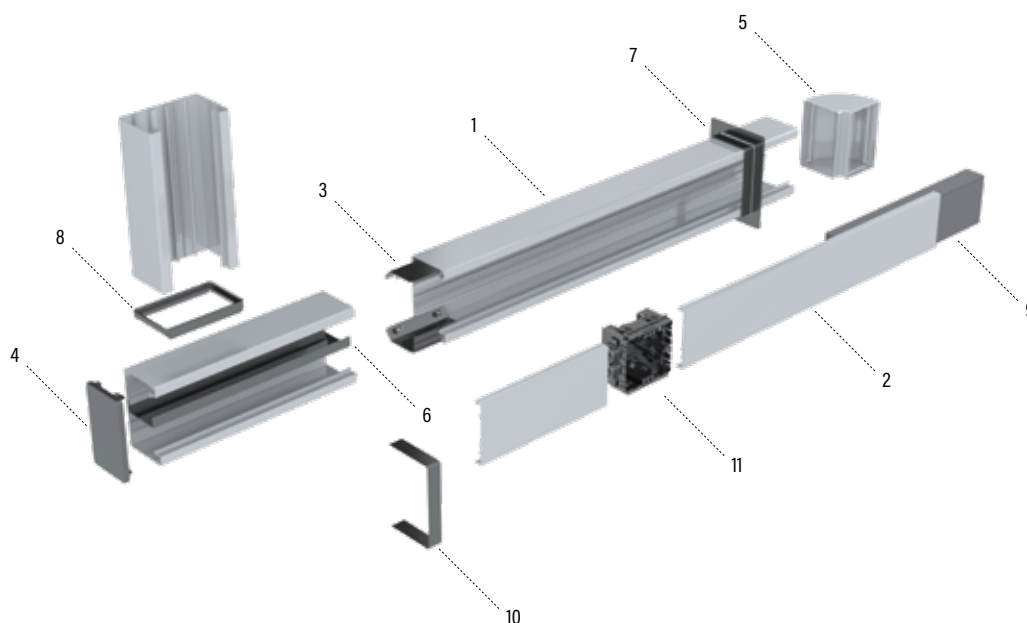

CABLE TRUNKING INSTAL® 108 M AD

Universal aluminium cable trunkings for 80 mm sockets and fixtures of different manufacturers.
Cross-section area for cables 6300 mm².

Please note! Trunking base and cover needs to be ordered separately.

NO	CODE	PRODUCT <small>x = stock product</small>	TYPE	WGT. kg / pc	MATERIAL	COLOUR	PACKAGE
1	1429701	x INSTAL 108 L=3000 M	Cable trunking base	3.93	Aluminum	White	1 PCE / 3 MTR
1	1429601	x INSTAL 108 L=3000 AD	Cable trunking base	3.82	Aluminum	Grey	1 PCE / 3 MTR
2	1429780	x INSTAL K80 L=3000 M	Cover	1.19	Aluminum	White	6 PCE / 18 MTR
2	1429680	x INSTAL K80 L=3000 AD	Cover	1.15	Aluminum	Grey	6 PCE / 18 MTR
3	1429769	x INSTAL J	Joint	0.098	Steel	Grey	10 PCE / 1 BG
4	1429721	x INSTAL P 108 M	End plate	0.041	Plastic	White	10 PCE / 1 BG
4	1429651	x INSTAL P 108 AD	End plate	0.036	Plastic	Grey	10 PCE / 1 BG
5	1429711	x INSTAL KU 108 M	Corner piece	0.21	Aluminum	White	1 PCE
5	1429611	x INSTAL KU 108 AD	Corner piece	0.2	Aluminum	Grey	1 PCE
6	1429777	INSTAL VS L=1000	Cable shelf	0.3	Aluminum	White	12 PCE / 12 MTR
6	1429778	INSTAL VS2 L=1000	Cable shelf	0.51	Aluminum	White	12 PCE / 12 MTR
7	1429741	x INSTAL LVK 108	Wall collar	0.038	Plastic	White	10 PCE / 1 BG
8	1429751	x INSTAL LK 108	Trunking collar	0.023	Plastic	White	10 PCE / 1 BG
9	1429301	x INSTAL LIS-80	Sound isolation piece	0.6	Plastic	Grey	1 PCE
10	1429781	INSTAL UT 108 M	Joint cover	0.014	Steel	White	10 PCE / 1 BG
10	1429681	INSTAL UT 108 AD	Joint cover	0.014	Steel	Grey	10 PCE / 1 BG
11	1433240	x BASIC MB	Mounting box	0.032			10 PCE / 1 BG
11	1433241	x BASIC EC	End caps with strain relieves	0.009			20 PCE / 1 BG