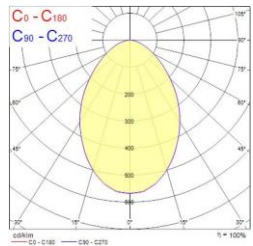

Syl-Lighter LED 165
4000K

Syl-Lighter LED 195
3000K

Syl-Lighter LED 195
4000K

Syl-Lighter LED 220
3000K

Syl-Lighter LED 220
4000K

Syl-Lighter LED 240
3000K

Syl-Lighter LED 240
4000K