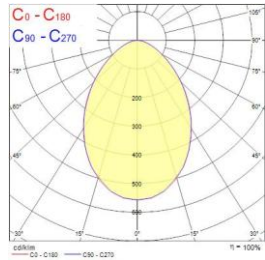

Syl-Lighter LED 165
3000K