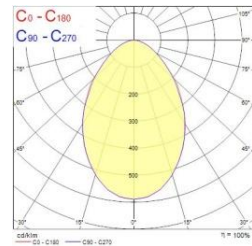

Syl-Lighter LED 165
4000K

Syl-Lighter LED 195
3000K

Syl-Lighter LED 195
4000K

Syl-Lighter LED 220
3000K

Syl-Lighter LED 220
4000K

Syl-Lighter LED 240
3000K

Syl-Lighter LED 240
4000K