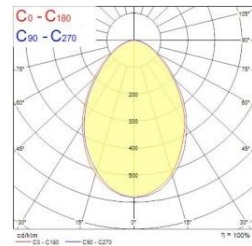

Syl-Lighter LED 165
4000K

Syl-Lighter LED 195
3000K

Syl-Lighter LED 195
4000K

Syl-Lighter LED 220
3000K

Syl-Lighter LED 220
4000K

Syl-Lighter LED 240
3000K

Syl-Lighter LED 240
4000K