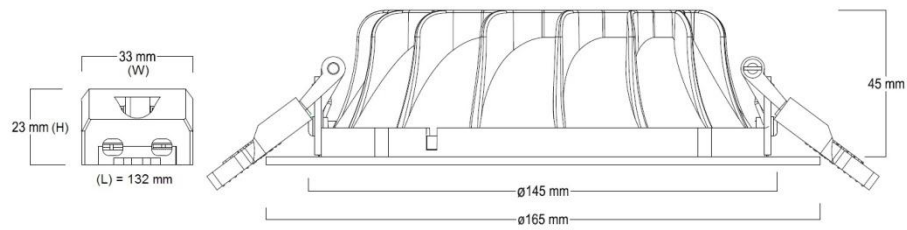

Syl-Lighter LED 165