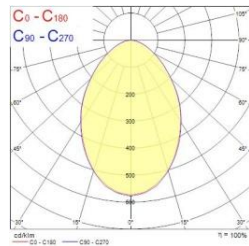

Syl-Lighter LED 165
4000K

Syl-Lighter LED 195
3000K

Syl-Lighter LED 195
4000K

Syl-Lighter LED 220
3000K

Syl-Lighter LED 220
4000K

Syl-Lighter LED 240
3000K

Syl-Lighter LED 240
4000K