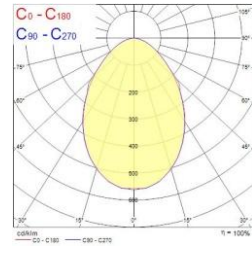

Syl-Lighter LED 165
4000K

Syl-Lighter LED 195
3000K

Syl-Lighter LED 195
4000K

Syl-Lighter LED 220
3000K

Syl-Lighter LED 220
4000K

Syl-Lighter LED 240
3000K

Syl-Lighter LED 240
4000K