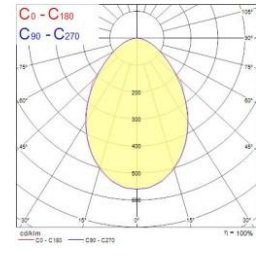

Syl-Lighter LED 165
4000K

Syl-Lighter LED 195
3000K

Syl-Lighter LED 195
4000K

Syl-Lighter LED 220
3000K

Syl-Lighter LED 220
4000K

Syl-Lighter LED 240
3000K

Syl-Lighter LED 240
4000K