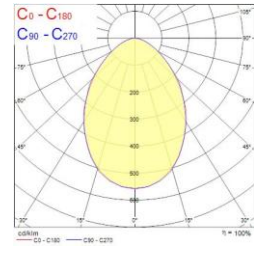

Syl-Lighter LED 165
4000K

Syl-Lighter LED 195
3000K

Syl-Lighter LED 195
4000K

Syl-Lighter LED 220
3000K

Syl-Lighter LED 220
4000K

Syl-Lighter LED 240
3000K

Syl-Lighter LED 240
4000K