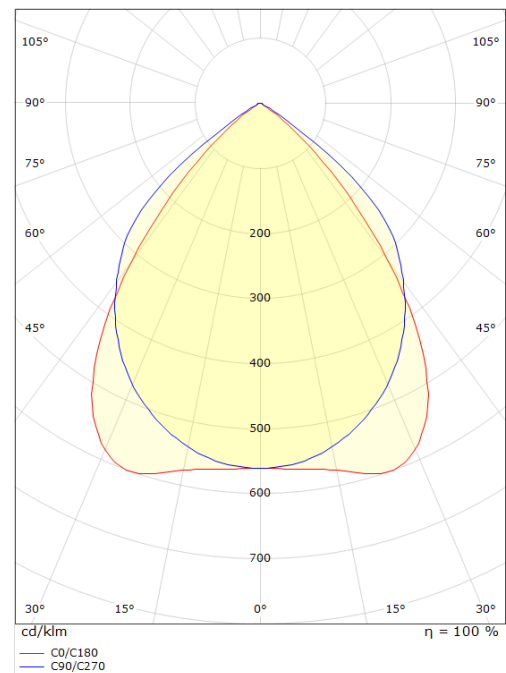

EcoLine Office 1500 White 4650lm 4000K Ra>80 On/Off

Article code: **8246090559**
EAN: 5703821172486

Light technic

Type of light source: LED
Wattage: 39W
System wattage: 39W
Luminous flux: 4650lm
Efficacy: 120 lm/W
Voltage: 230V
Colour temperature: 4000K
Colour rendering (CRI): Ra>80
MacAdams factor: SDCM: 3
Lifetime: L80/B10>50,000
Light distribution: Direct
Optic: Double parabolic louvre, satin matt

Control/Dimming

Type: On/Off

Protection

Luminaire class: Class I
Ingress protection rating: IP20
Ta nominal: Ta=25°C

Energy and approvals

Energy class: A++
Approval: CE

Materials and finish

Housing: Sheet steel
Colour: White (Pure white, 25% gloss)
Optics: Aluminium

Mounting/Connection

Mounting: Suspended or surface, Indoor
Module: 1500
Max. luminaires per circuit breaker: B10: 16, B16: 26, C10: 27, C16: 44

Dimensions (mm)

Length (L): 1500
Width (W): 142
Height (H): 63
Weight (brutto/netto): 7.7 / 7.5

Packaging

Packing dimensions: 1500 x 142 x 63

5 7 0 3 8 2 1 1 7 2 4 8 6