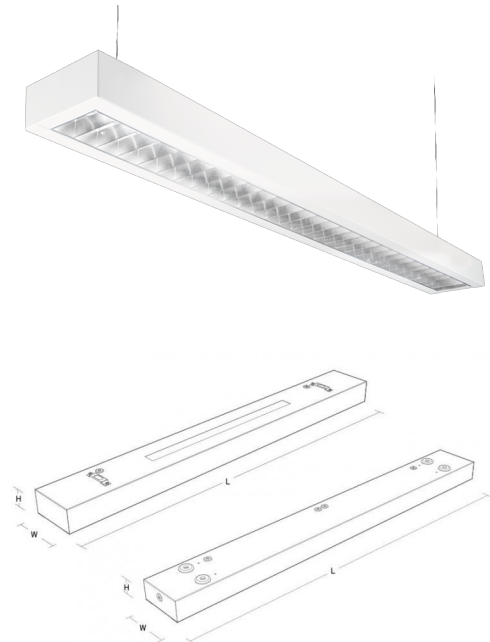

EcoLine Office 1500 White 4650lm 4000K Ra>80 On/Off

Article code: **8246090559**
EAN: 5703821172486

Light technic

Type of light source: LED
Wattage: 39W
System wattage: 39W
Luminous flux: 4650lm
Efficacy: 120 lm/W
Voltage: 230V
Colour temperature: 4000K
Colour rendering (CRI): Ra>80
MacAdams factor: SDCM: 3
Lifetime: L80/B10>50,000
Light distribution: Direct
Optic: Double parabolic louvre, satin matt

Control/Dimming

Type: On/Off

Protection

Luminaire class: Class I
Ingress protection rating: IP20
Ta nominal: Ta=25°C

Energy and approvals

Energy class: A++
Approval: CE

Materials and finish

Housing: Sheet steel
Colour: White (Pure white, 25% gloss)
Optics: Aluminium

Mounting/Connection

Mounting: Suspended or surface, Indoor
Module: 1500
Max. luminaires per circuit breaker: B10: 16, B16: 26, C10: 27, C16: 44

Dimensions (mm)

Length (L): 1500
Width (W): 142
Height (H): 63
Weight (brutto/netto): 7.7 / 7.5

Packaging

Packing dimensions: 1500 x 142 x 63

5 7 0 3 8 2 1 1 7 2 4 8 6