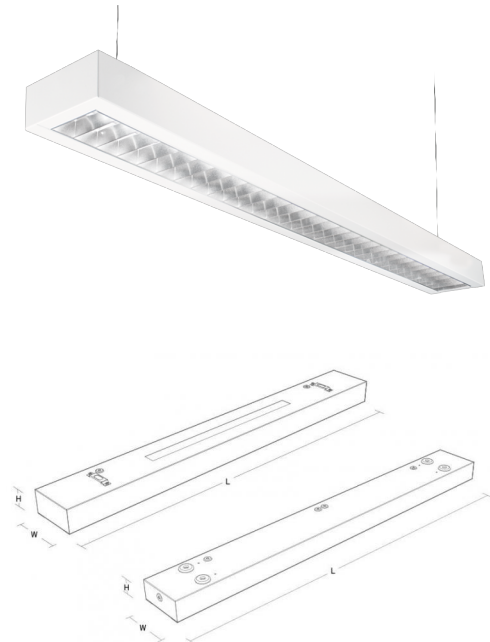

EcoLine Office 1200 3890lm 4000K Ra>80 DALI

Article code: **8246089667**
EAN: 5703821172387

Light technic

Type of light source: LED
Wattage: 33W
System wattage: 33W
Luminous flux: 3890lm
Efficacy: 118 lm/W
Voltage: 230V
Colour temperature: 4000K
Colour rendering (CRI): Ra>80
MacAdams factor: SDCM: 3
Lifetime: L80/B10>50,000
Light distribution: Direct
Optic: Double parabolic louvre, satin matt

Control/Dimming

Type: DALI

Protection

Luminaire class: Class I
Ingress protection rating: IP20
Ta nominal: Ta=25°C

Energy and approvals

Energy class: A++
Approval: CE

Materials and finish

Housing: Sheet steel
Optics: Aluminium

Mounting/Connection

Mounting: Suspended or surface, Indoor
Module: 1200
Max. luminaires per circuit breaker: B10: 17, B16: 28, C10: 27, C16: 45

Dimensions (mm)

Length (L): 1200
Width (W): 142
Height (H): 63
Weight (brutto/netto): 5.7 / 5.5

Packaging

Packing dimensions: 1200 x 142 x 63

5 7 0 3 8 2 1 1 7 2 3 8 7