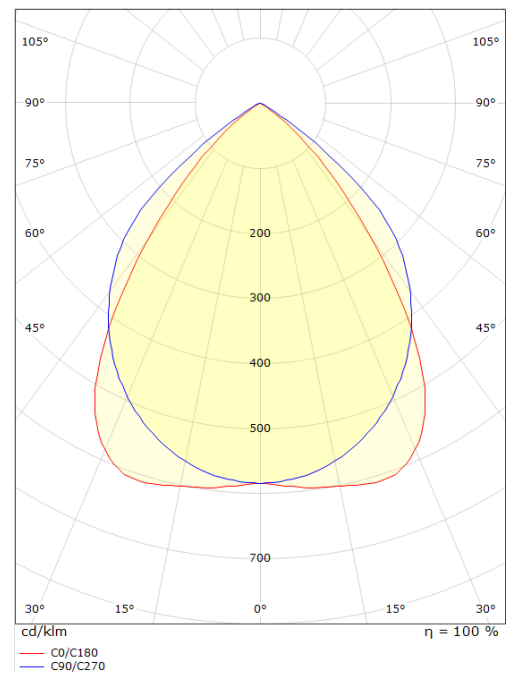

EcoLine Office 1200 3890lm 4000K Ra>80 DALI

Article code: **8246089667**
EAN: 5703821172387

Light technic

Type of light source: LED
Wattage: 33W
System wattage: 33W
Luminous flux: 3890lm
Efficacy: 118 lm/W
Voltage: 230V
Colour temperature: 4000K
Colour rendering (CRI): Ra>80
MacAdams factor: SDCM: 3
Lifetime: L80/B10>50,000
Light distribution: Direct
Optic: Double parabolic louvre, satin matt

Control/Dimming

Type: DALI

Protection

Luminaire class: Class I
Ingress protection rating: IP20
Ta nominal: Ta=25°C

Energy and approvals

Energy class: A++
Approval: CE

Materials and finish

Housing: Sheet steel
Optics: Aluminium

Mounting/Connection

Mounting: Suspended or surface, Indoor
Module: 1200
Max. luminaires per circuit breaker: B10: 17, B16: 28, C10: 27, C16: 45

Dimensions (mm)

Length (L): 1200
Width (W): 142
Height (H): 63
Weight (brutto/netto): 5.7 / 5.5

Packaging

Packing dimensions: 1200 x 142 x 63

5 7 0 3 8 2 1 1 7 2 3 8 7