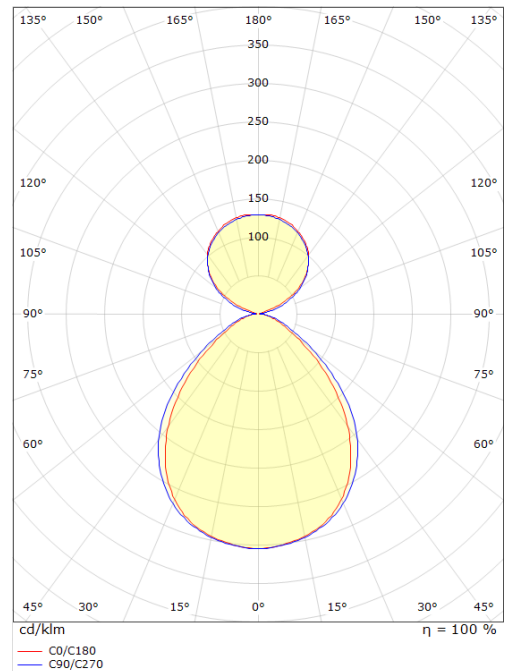

Facet II 1200 White 4470lm 4000K Ra>80 On/Off

Article code: **8246090407**
EAN: 5703821171991

Light technic

Type of light source:	LED
Wattage:	31W
System wattage:	31W
Luminous flux:	4470lm
Efficacy:	145 lm/W
Voltage:	230V
Colour temperature:	4000K
Colour rendering (CRI):	Ra>80
MacAdams factor:	SDCM: 3
Lifetime:	L80/B10>100,000
Lifetime:	50,000
Light distribution:	Direct/Indirect
Optic:	Lens C, prismatic Conical

Control/Dimming

Type: On/Off

Protection

Luminaire class:	Class I
Ingress protection rating:	IP20
Ta nominal:	Ta=25°C

Energy and approvals

Energy class:	A++
Approval:	CE

Materials and finish

Housing:	Sheet steel
Colour:	White (RAL 9010, 20% gloss)
Optics:	PMMA Polymethylmethacrylat

Mounting/Connection

Mounting:	Suspended, Indoor
Module:	1200
Wire set:	2x2m wire kit w/loop M4
Cable:	Cable 3x0,75mm² 2,5m w/ Schuko white
Max. luminaires per circuit breaker:	B10: 19, B16: 30, C10: 31, C16: 51

Dimensions (mm)

Length (L):	1196
Width (W):	112
Height (H):	80
Weight (brutto/netto):	5.3 / 5.1

Packaging

Packing dimensions: 1245 x 113 x 98

5 7 0 3 8 2 1 1 7 1 9 9 1