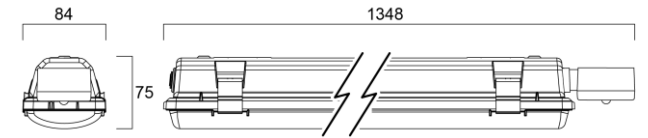

Casambi PIR 1200mm kapea runko