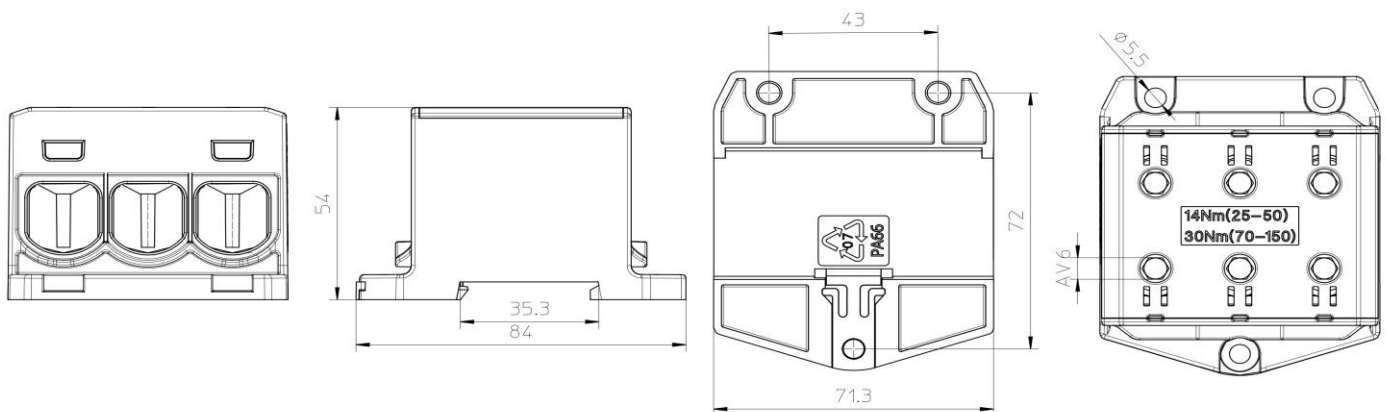

Drawing

Package

Package	Box	Pcs / Package	6	Weight [kg]	1,58
Length [mm]	202	Width [mm]	128	Height [mm]	95

Ouneva Oy

Teollisuustie 21
FI-82730 Tuupovaara
Finland

Tel. +358 400 179 750
info@ouneva.fi

www.ounevagroup.fi
www.ounevaproducts.fi