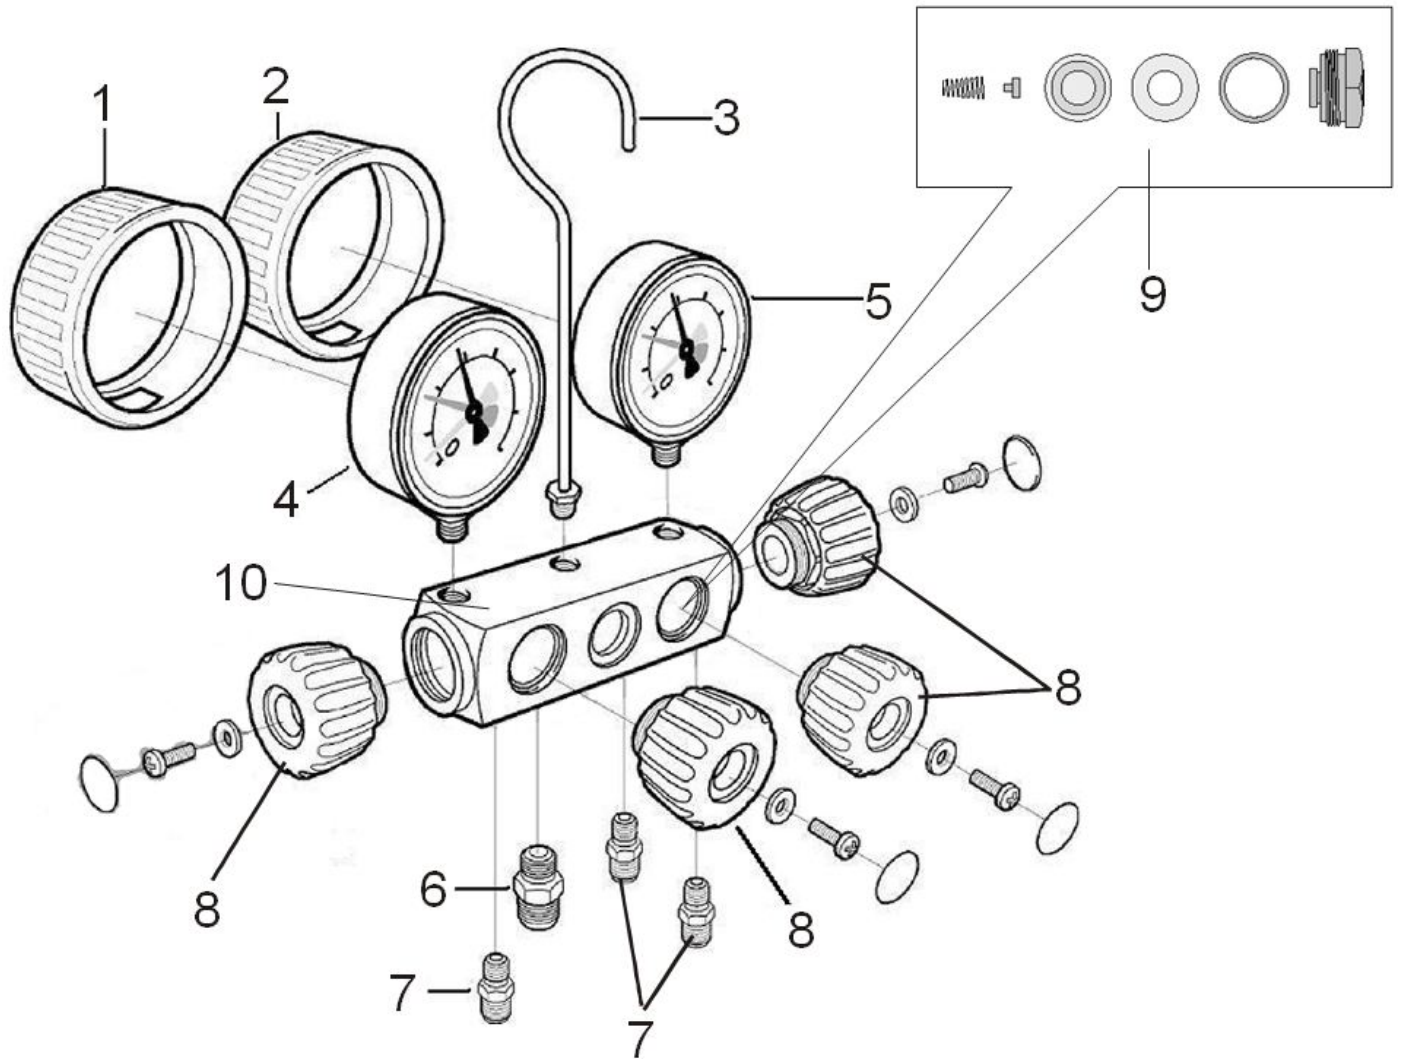

Analogue Manifolds 4-way
No. 1000001427

dated: 08/16

Analogue Manifolds 4-way
No. 1000001427

dated: 08/16

Item no.	Description	Article no.	Quantity
1	Blue cable coating	170545	1
2	Red cable coating	170546	1
3	Hook	R17054200	1
4	Low pressure gauge, 80 mm, R410A	1300003031	1
5	High pressure gauge, 80 mm, R410A	1300003032	1
6	Connection 3/8" SAE	170534	1
7	Connection 5/16" SAE	R17053500	3
8	Hand wheel and label	170714	4
9	Valve insert compl. (1 pc.)	170547	4
10	Aluminium distributor 4 ways	R17053100	1