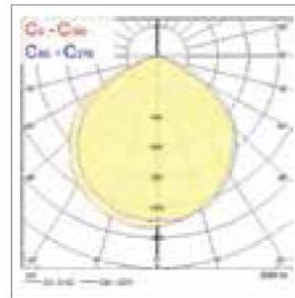

30/31W 3000K