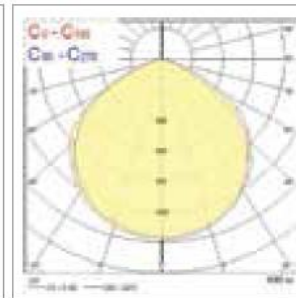

30/31W 4000K