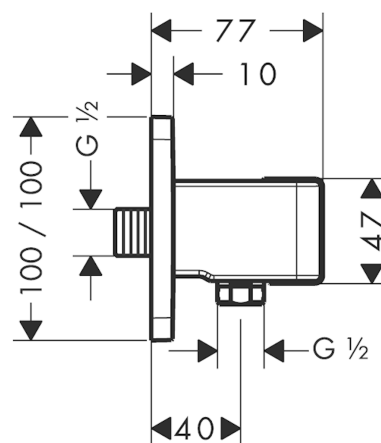

AXOR Urquiola

Porter unit

Surfaces: **Chrome** Article Number: **11626000**

Description

product features

- non-return valve
- hose nut: for shower hoses with conical nut on both sides
- ACS 15 ACC NY 037, valide jusqu'au 10.02.2020
- WRAS 1805014
- WRAS 1805014

Product image

Scale drawing

AXOR Urquiola

Porter unit

Surfaces: **Chrome**

Article Number: **11626000**

Exploded Drawing

Year of production: >04/09

AXOR Urquiola

Porter unit

Surfaces: **Chrome** Article Number: **11626000**

Spare part list

Year of production: >04/09

Pos.	Description	Article Number	PC	PU
1	shower holder	95187000	16	1
2	guide	92858000	2	1
3	hollow set screw M4x8	97669000	1	1
4	O-ring 14x2	98129000	1	1
5	set of non return valves DW 15	94074000	5	1
6	escutcheon	95186000	10	1
7	connecting thread G½	98933000	11	1
8	O-ring 11x2	98127000	1	1