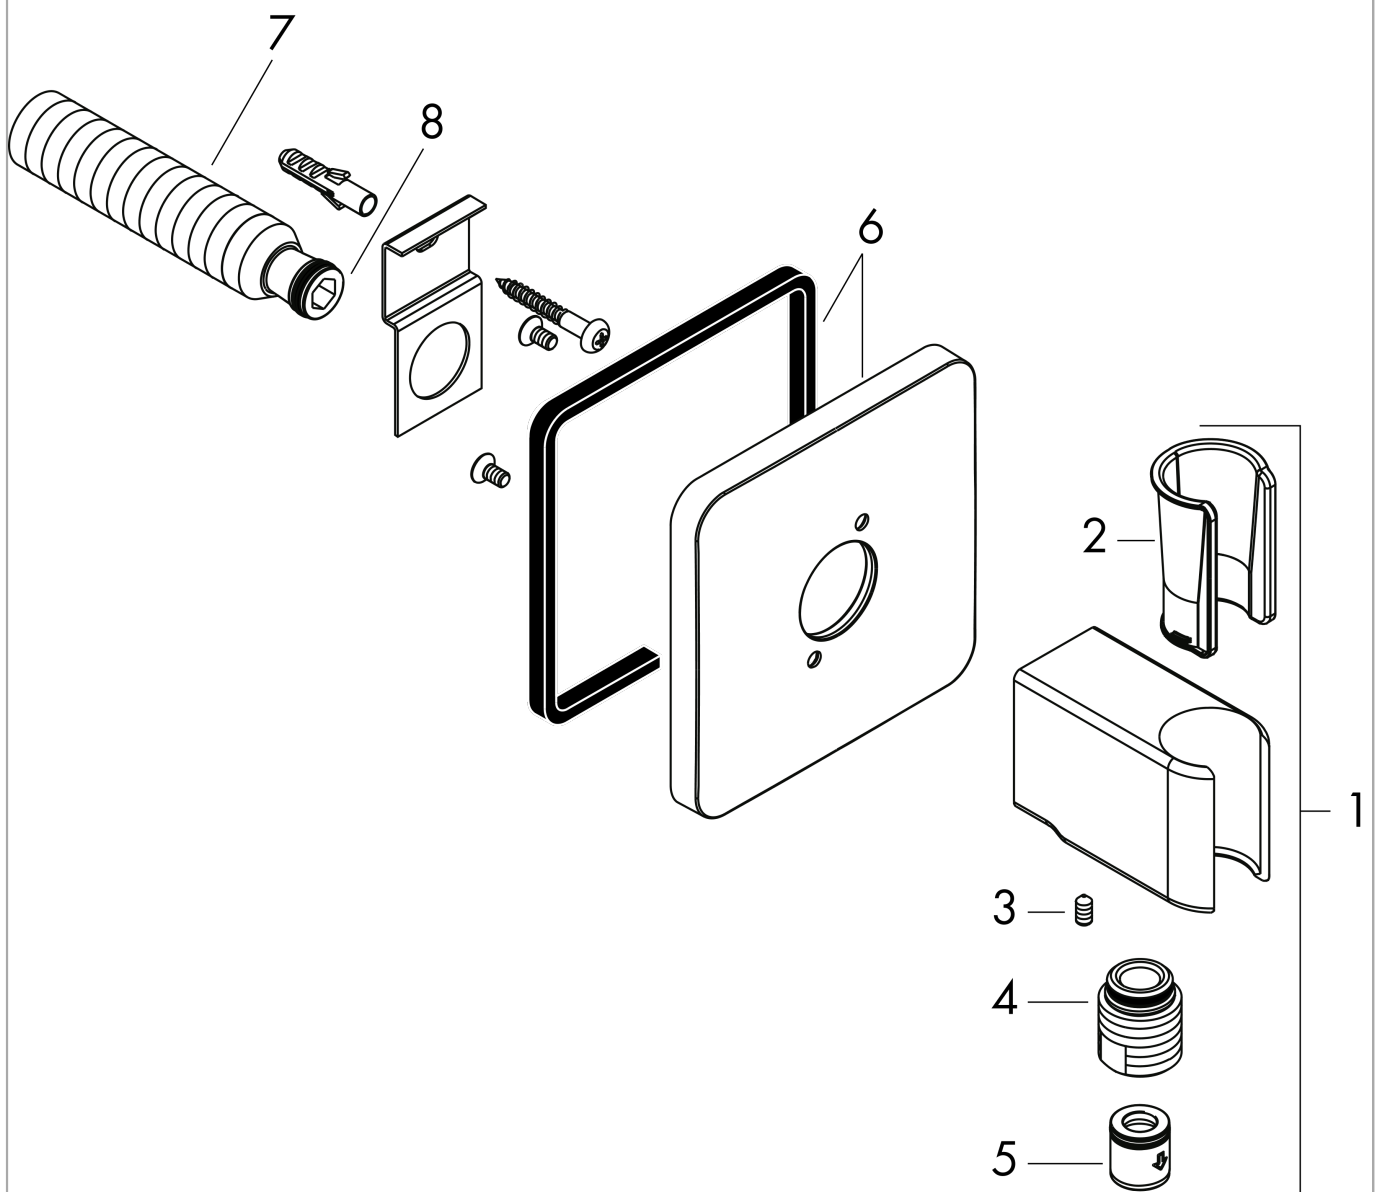

AXOR Urquiola

Porter unit

Surfaces: **Chrome** Article Number: **11626000**

Description

product features

- non-return valve
- hose nut: for shower hoses with conical nut on both sides
- ACS 15 ACC NY 037, valide jusqu'au 10.02.2020
- WRAS 1805014
- WRAS 1805014

Product image

Scale drawing

AXOR Urquiola

Porter unit

Surfaces: **Chrome**

Article Number: **11626000**

Exploded Drawing

Year of production: >04/09

AXOR Urquiola

Porter unit

Surfaces: **Chrome** Article Number: **11626000**

Spare part list

Year of production: >04/09

Pos.	Description	Article Number	PC	PU
1	shower holder	95187000	16	1
2	guide	92858000	2	1
3	hollow set screw M4x8	97669000	1	1
4	O-ring 14x2	98129000	1	1
5	set of non return valves DW 15	94074000	5	1
6	escutcheon	95186000	10	1
7	connecting thread G½	98933000	11	1
8	O-ring 11x2	98127000	1	1