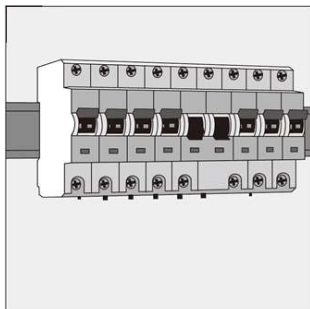

2. Fix the base with the screws to the ceiling or wall

3. Connect wires to the terminals

4. Attach the cover to the base

5. Turn on the power

4. Luminaire control:

The luminaire is controlled with the switch or the CMT Series IR remote controller