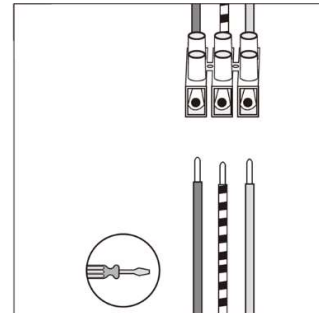

IMPORTANT

Switch off the electricity at the fuse box by removing the relevant fuse or switching off the circuit breaker before proceeding with the installation

3. Instalation Procedure:

1. Switch off the power

2. Fix the base with the screws to the ceiling or wall

3. Connect wires to the terminals

4. Attach the cover to the base

5. Turn on the power

4. Luminaire control:

The luminaire is controlled with the switch or the CMT Series IR remote controller