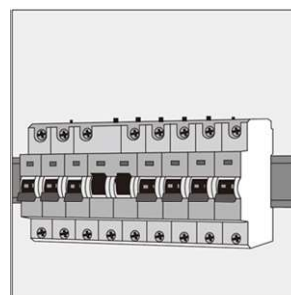

2. Fix the base with the screws to the ceiling or wall

3. Connect wires to the terminals

4. Attach the cover to the base

5. Turn on the power

4. Luminaire control:

The luminaire is controlled with the switch or the CMT Series IR remote controller