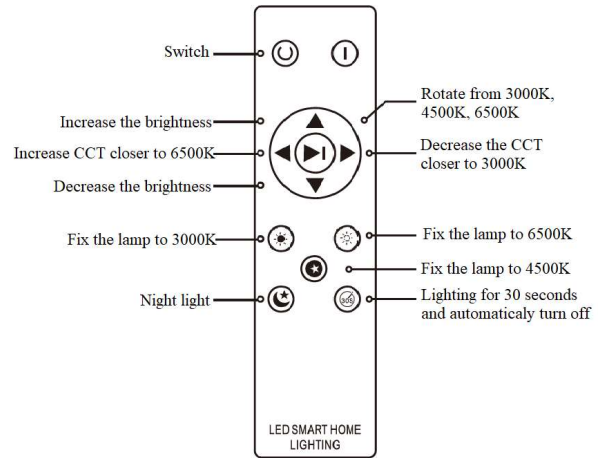

2. Fix the base with the screws to the ceiling or wall

3. Connect wires to the terminals

4. Attach the cover to the base

5. Turn on the power

4. Luminaire control:

The luminaire is controlled with the switch or the CMT Series IR remote controller

5. Remote controller instruction

Works with 2 AAA Batteries

| Technical specification | |
|--------------------------|--|
| Energy Efficiency | Class A+ |
| Power Supply | 220-240V 50Hz |
| Power Factor | >0.90 |
| Colour Temperature | 3000 – 6500 K |
| Colour Rendering Index | >80 |
| Lumen Output Initial | SOPOT_18W_LED_1440 - 2700 lm max SOPOT_24W_LED_1920 - 3600 lm max SOPOT_36W_LED_2880 - 5400 lm max SOPOT_48W_LED_3840 - 6500 lm max |
| Lamp beam angle | 120 degrees |
| Environmental Protection | IP20 |
| EC Directives | Conforms to current EC Directives |
| Warranty | 36 Months |