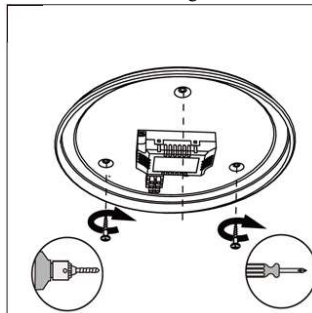

IMPORTANT

Switch off the electricity at the fuse box by removing the relevant fuse or switching off the circuit breaker before proceeding with the installation

3. Instalation Procedure:

1. Switch off the power

2. Fix the base with the screws to the ceiling or wall

3. Connect wires to the terminals

4. Attach the cover to the base

5. Turn on the power

4. Luminaire control:

The luminaire is controlled with the switch or the CMT Series IR remote controller