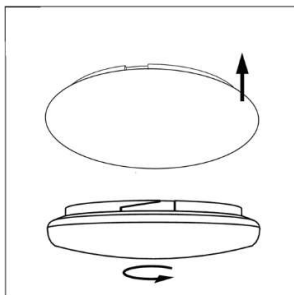

2. Fix the base with the screws to the ceiling or wall

3. Connect wires to the terminals

4. Attach the cover to the base

5. Turn on the power

4. Luminaire control:

The luminaire is controlled with the switch or the CMT Series IR remote controller