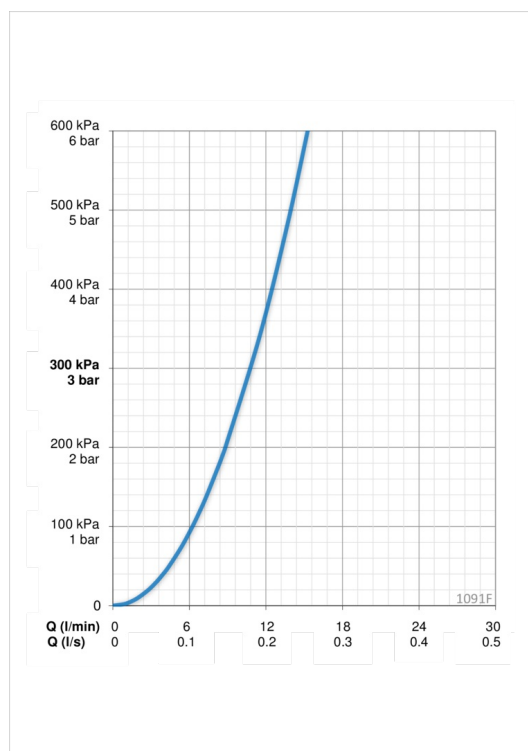

EAN: 6414150061240

www.oras.com/en/products/oras/product/1091F

Washbasin faucet with fixed spout with aerator. An easy-to-use lever makes it easier to open, close and regulate the faucet.

F = with flexible pipes

- Health & Care
- Single lever
- Deck mounted
- Chrome
- Fixed spout
- Loop lever

Technical data

Flow properties

Flow-rate at 300 kPa	0.18 l/s
Pressure loss with flow (0.1 l/s)	95 kPa

Technical properties

Hot water supply	max. +80°C
Working pressure	50 - 1000 kPa

Regulations

EN standard	EN 817
Noise class	I (ISO 3822)

Type approvals

STF certificate	VTT-RTH-00090-17
-----------------	-------------------------