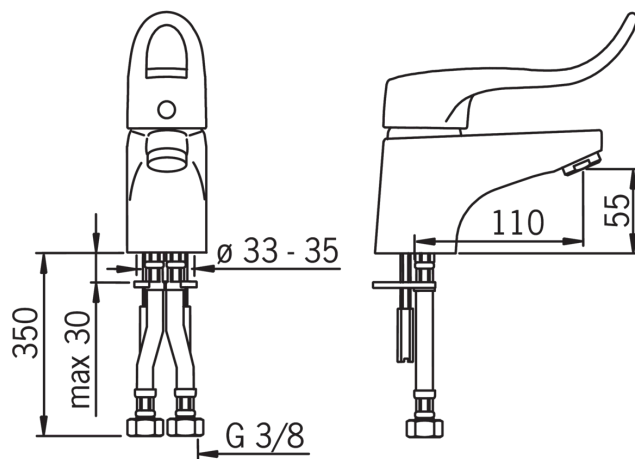

- Health & Care
- Single lever
- Deck mounted
- Chrome
- Fixed spout
- Loop lever

Technical data

Flow properties

Flow-rate at 300 kPa	0.18 l/s
Pressure loss with flow (0.1 l/s)	95 kPa

Technical properties

Hot water supply	max. +80°C
Working pressure	50 - 1000 kPa

Regulations

EN standard	EN 817
Noise class	I (ISO 3822)

Type approvals

STF certificate	VTT-RTH-00090-17
-----------------	-------------------------

Spare parts

SP1091

	Code
01	158174
02	232211
03	158697
04	158726
05	158727/10
06	158890
07	159982
08	158193
09	159425/10