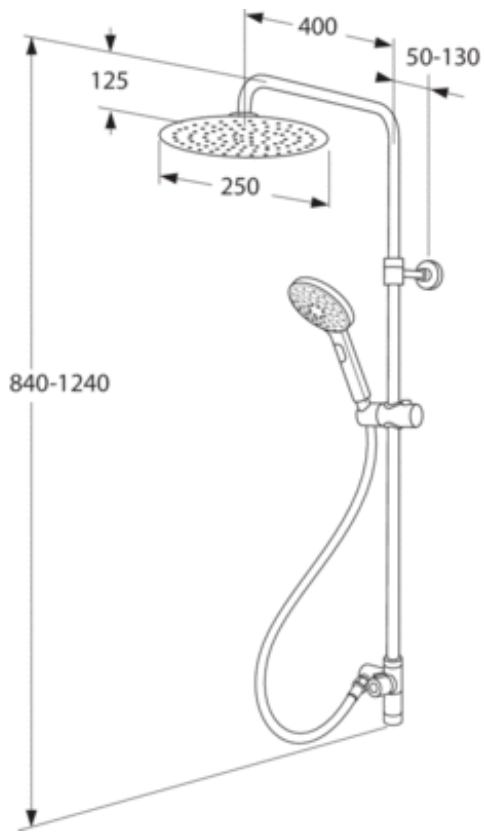

PRODUCT DATASHEET

PRODUCT FEATURES

SHOWER COLUMN ROUND

- Super slim head shower with generous water flow
- 3-functional hand shower with a pushbutton
- Telescopically adjustable height of the shower bar

ARTICLE NUMBER: GB41103230

EAN-NUMBER 7393792231190

ASSEMBLING & CARE

Installed per included instructions.

DRAWING

A MEMBER OF THE
VILLEROY & BOCH GROUP

Villeroy & Boch Gustavsberg AB
Box 400, 134 29 Gustavsberg, Sweden
Tel: +46 (0) 8-570 391 00 | Fax +46 8 570 320 36
gustavsberg.com | e-post: info@gustavsberg.com