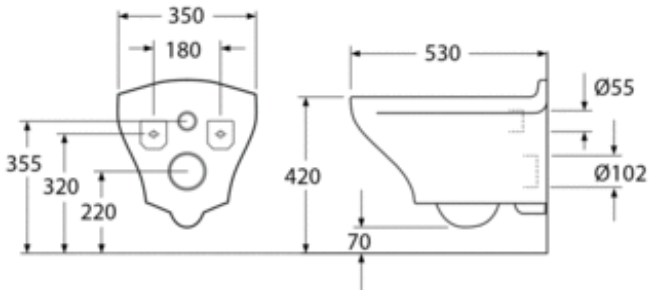

DRAWING

A MEMBER OF THE
VILLEROY & BOCH GROUP

Villeroy & Boch Gustavsberg AB
Box 400, 134 29 Gustavsberg, Sweden
Tel: +46 (0) 8-570 391 00 | Fax +46 8 570 320 36
gustavsberg.com | e-post: info@gustavsberg.com