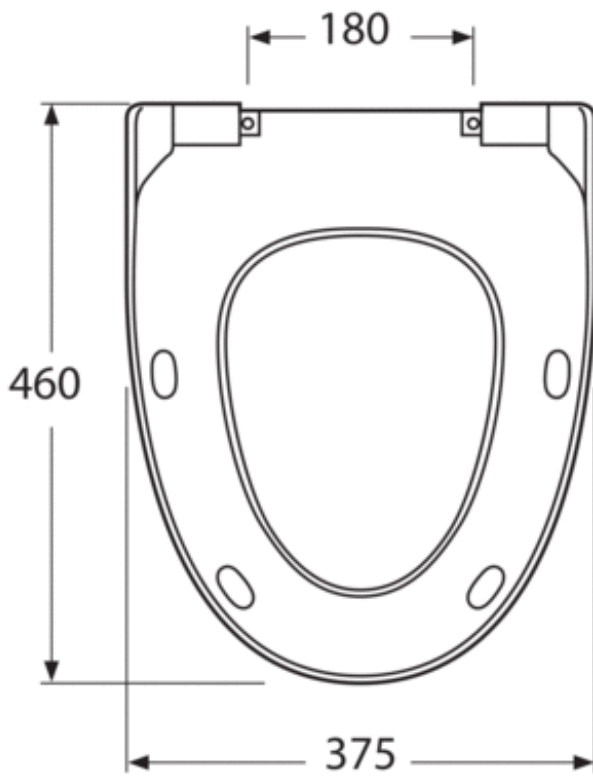

DRAWING

A MEMBER OF THE
VILLEROY & BOCH GROUP

Villeroy & Boch Gustavsberg AB
Box 400, 134 29 Gustavsberg, Sweden
Tel: +46 (0) 8-570 391 00 | Fax +46 8 570 320 36
gustavsberg.com | e-post: info@gustavsberg.com