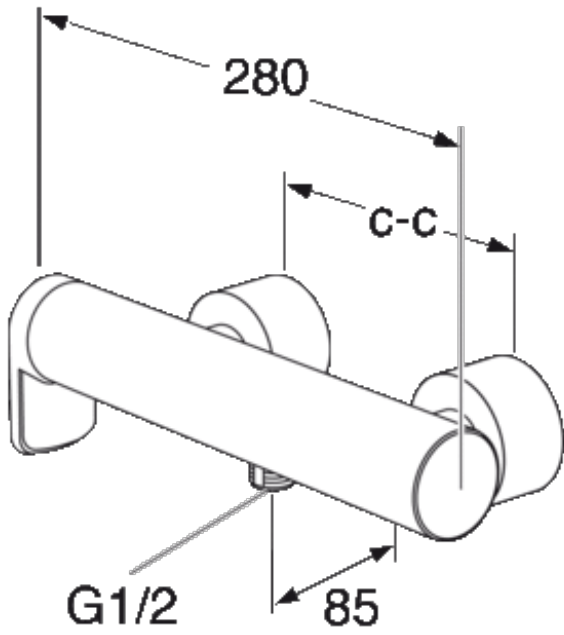

PRODUCT DATASHEET

PRODUCT FEATURES

SHOWER FAUCET ESTETIC - SINGLE-LEVER

With shower connection downwards, 150 c-c

- Organic design idiom that matches bathrooms of all kinds
- Adjustable max temperature for improved scald protection
- Available in chrome, black and matte white

ARTICLE NUMBER: GB41218004

EAN-NUMBER 7393792230452

DRAWING

A MEMBER OF THE
VILLEROY & BOCH GROUP

Villeroy & Boch Gustavsberg AB
Box 400, 134 29 Gustavsberg, Sweden
Tel: +46 (0) 8-570 391 00 | Fax +46 8 570 320 36
gustavsberg.com | e-post: info@gustavsberg.com