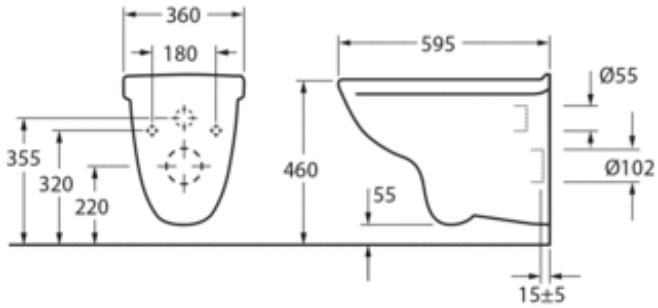

DRAWING

A MEMBER OF THE
VILLEROY & BOCH GROUP

Villeroy & Boch Gustavsberg AB
Box 400, 134 29 Gustavsberg, Sweden
Tel: +46 (0) 8-570 391 00 | Fax +46 8 570 320 36
gustavsberg.com | e-post: info@gustavsberg.com