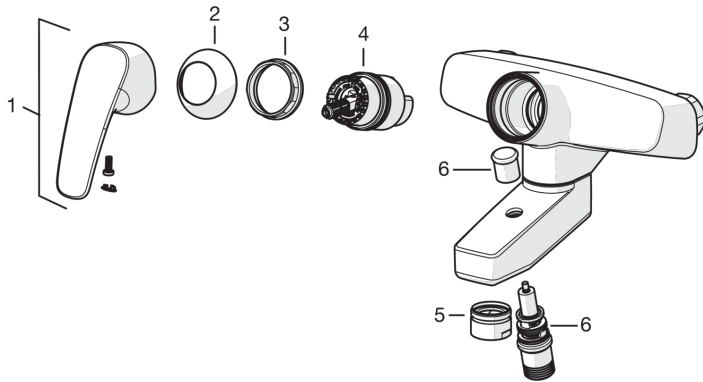

Spare parts

SP1072

	Code
01	602502V
02	1000785V
03	158726
04	158890
05	232213
06	601988V

SP520

	Code
01	601189V
01	601189V-11
02	601208V
02	601208V-11