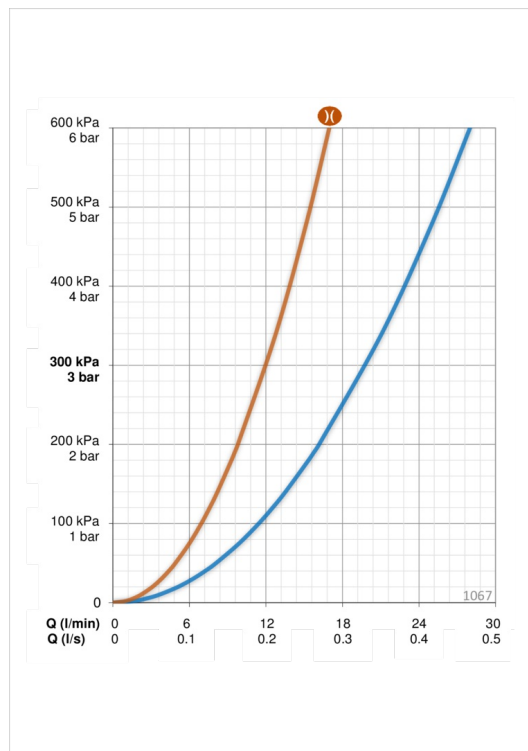

Type approvals

STF certificate	VTT-RTH-00091-17