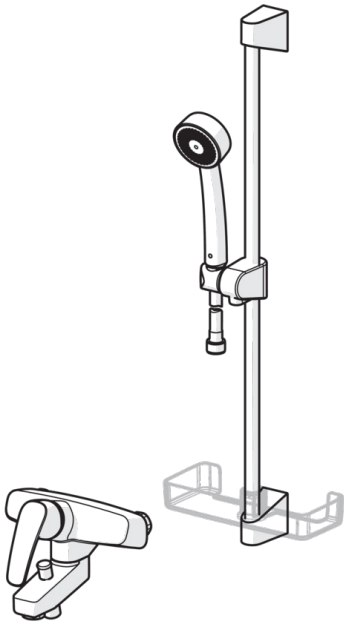

EAN: 6414150078415

www.oras.com/en/products/oras/product/1067

Bath and shower faucet with white Oras Apollo shower set. There are also in-built limitation options for water temperature and maximum flow-rate. Oras Apollo shower set including hand shower, 650 mm shower rail, soap tray and 1500 mm shower hose.

- Bathroom, Shower
- Single lever
- Wall mounted
- Chrome
- Fixed spout
- pull diverter
- shower rail, hand shower, showerrail set, shower hose (1500 mm)
- needle
- Limitation option for maximum flow-rate

Technical properties

Hot water supply	max. +80°C
Working pressure	50 - 1000 kPa
Connection size	G3/4
Installation width	CC150± 3 mm
Projection	125 mm
Material	brass

Regulations

EN standard	EN 817
Noise class 0.2 l/s	I (ISO 3822)
Noise class 0.3 l/s	II (ISO 3822)

Type approvals

STF certificate	VTT-RTH-00091-17
-----------------	-------------------------

Spare parts

SP1072

	Code
01	602502V
02	1000785V
03	158726
04	158890
05	232213
06	601988V

SP520

	Code
01	601189V
01	601189V-11
02	601208V
02	601208V-11