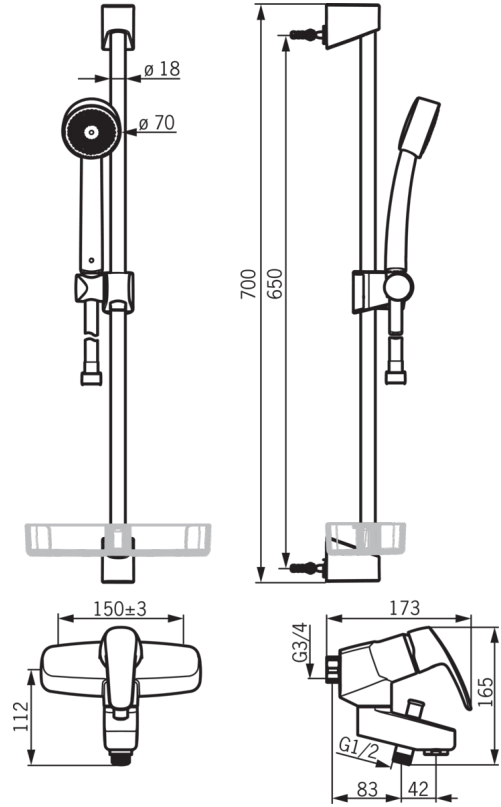

EAN: 6414150078415

www.oras.com/en/products/oras/product/1067

Bath and shower faucet with white Oras Apollo shower set. There are also in-built limitation options for water temperature and maximum flow-rate. Oras Apollo shower set including hand shower, 650 mm shower rail, soap tray and 1500 mm shower hose.

- Bathroom, Shower
- Single lever
- Wall mounted
- Chrome
- Fixed spout
- pull diverter
- shower rail, hand shower, showerrail set, shower hose (1500 mm)
- needle
- Limitation option for maximum flow-rate

Technical properties

Hot water supply	max. +80°C
Working pressure	50 - 1000 kPa
Connection size	G3/4
Installation width	CC150± 3 mm
Projection	125 mm
Material	brass

Regulations

EN standard	EN 817
Noise class 0.2 l/s	I (ISO 3822)
Noise class 0.3 l/s	II (ISO 3822)

Type approvals

STF certificate	VTT-RTH-00091-17
-----------------	-------------------------

Spare parts

SP1072

	Code
01	602502V
02	1000785V
03	158726
04	158890
05	232213
06	601988V

SP520

	Code
01	601189V
01	601189V-11
02	601208V
02	601208V-11