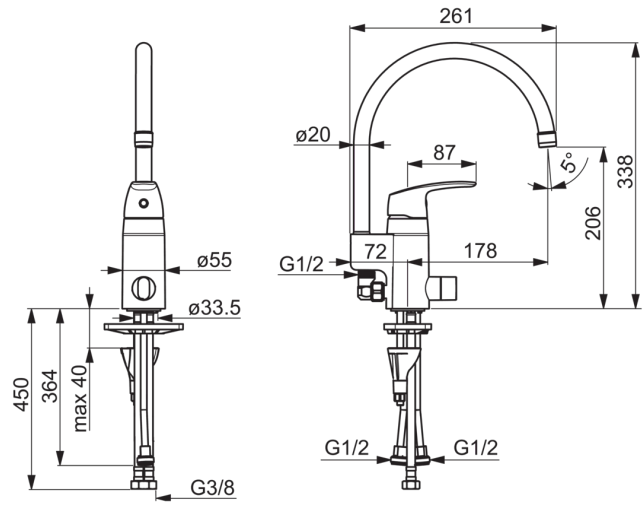

1057F Oras Safira - Kitchen faucet with dishwasher valve

EAN: 6414150078972

www.oras.com/en/products/oras/product/1057F

Kitchen faucet with high spout and dishwasher valve with ceramic cartridge 90° rotation for ON/OFF. Extra outlet G1/2. Dishwasher connection floor or table dishwasher. Spout's swing angle is factory preset at 120° (can be limited to 0° or 60°). F = with flexible pipes

- Kitchen
- Single lever
- Deck mounted
- Chrome
- Swivel spout
- mechanic utility shut-off valve

Technical data

Flow properties

Flow-rate at 300 kPa	0.21 l/s
Pressure loss with flow (0.2 l/s)	280 kPa

Technical properties

Hot water supply	max. +80°C
Working pressure	50 - 1000 kPa
Connection size	G3/8
Projection	178 mm
Material	brass

Regulations

EN standard	EN 817
Noise class	I (ISO 3822)

Type approvals

STF certificate	VTT-RTH-00090-17
-----------------	-------------------------

Spare parts

SP1039F

	Code
01	232201
02	159695V
03	159667/10
03	159670/10
03	159667V
04	159499
05	602502V
06	602589V
07	158726
08	158890
09	602600V
10	602587V
11	601971V
12	158825
13	1000780V
14	602610V