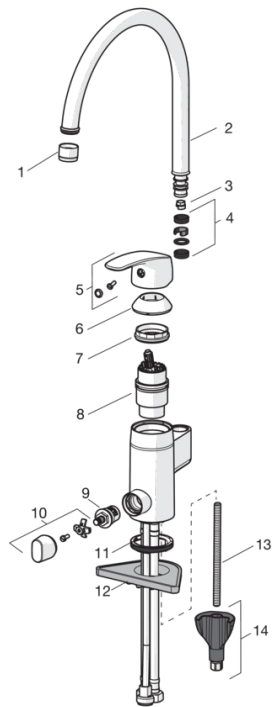

1057F Oras Safira - Kitchen faucet with dishwasher valve

EAN: 6414150078972

www.oras.com/en/products/oras/product/1057F

Kitchen faucet with high spout and dishwasher valve with ceramic cartridge 90° rotation for ON/OFF. Extra outlet G1/2. Dishwasher connection floor or table dishwasher. Spout's swing angle is factory preset at 120° (can be limited to 0° or 60°). F = with flexible pipes

- Kitchen
- Single lever
- Deck mounted
- Chrome
- Swivel spout
- mechanic utility shut-off valve

Technical data

Flow properties

Flow-rate at 300 kPa	0.21 l/s
Pressure loss with flow (0.2 l/s)	280 kPa

Technical properties

Hot water supply	max. +80°C
Working pressure	50 - 1000 kPa
Connection size	G3/8
Projection	178 mm
Material	brass

Regulations

EN standard	EN 817
Noise class	I (ISO 3822)

Type approvals

STF certificate	VTT-RTH-00090-17
-----------------	-------------------------

Spare parts

SP1039F

	Code
01	232201
02	159695V
03	159667/10
03	159670/10
03	159667V
04	159499
05	602502V
06	602589V
07	158726
08	158890
09	602600V
10	602587V
11	601971V
12	158825
13	1000780V
14	602610V