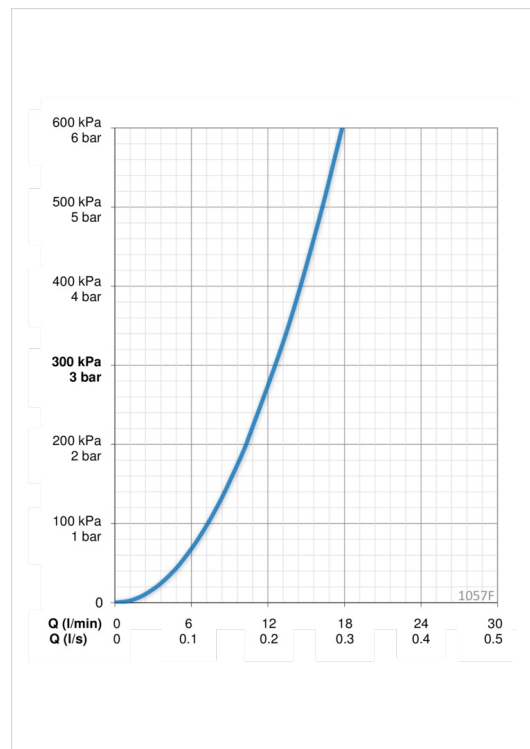

1057F Oras Safira - Kitchen faucet with dishwasher valve

EAN: 6414150078972

www.oras.com/en/products/oras/product/1057F

Kitchen faucet with high spout and dishwasher valve with ceramic cartridge 90° rotation for ON/OFF. Extra outlet G1/2. Dishwasher connection floor or table dishwasher. Spout's swing angle is factory preset at 120° (can be limited to 0° or 60°). F = with flexible pipes

- Kitchen
- Single lever
- Deck mounted
- Chrome
- Swivel spout
- mechanic utility shut-off valve

Technical data

Flow properties

Flow-rate at 300 kPa	0.21 l/s
Pressure loss with flow (0.2 l/s)	280 kPa

Technical properties

Hot water supply	max. +80°C
Working pressure	50 - 1000 kPa
Connection size	G3/8
Projection	178 mm
Material	brass

Regulations

EN standard	EN 817
Noise class	I (ISO 3822)

Type approvals

STF certificate	VTT-RTH-00090-17
-----------------	-------------------------

Spare parts

SP1039F

	Code
01	232201
02	159695V
03	159667/10
03	159670/10
03	159667V
04	159499
05	602502V
06	602589V
07	158726
08	158890
09	602600V
10	602587V
11	601971V
12	158825
13	1000780V
14	602610V