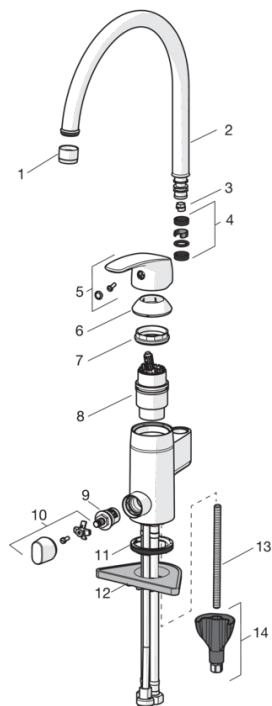

Spare parts

SP1039F

	Code
01	232201
02	159695V
03	159667/10
03	159670/10
03	159667V
04	159499
05	602502V
06	602589V
07	158726
08	158890
09	602600V
10	602587V
11	601971V
12	158825
13	1000780V
14	602610V