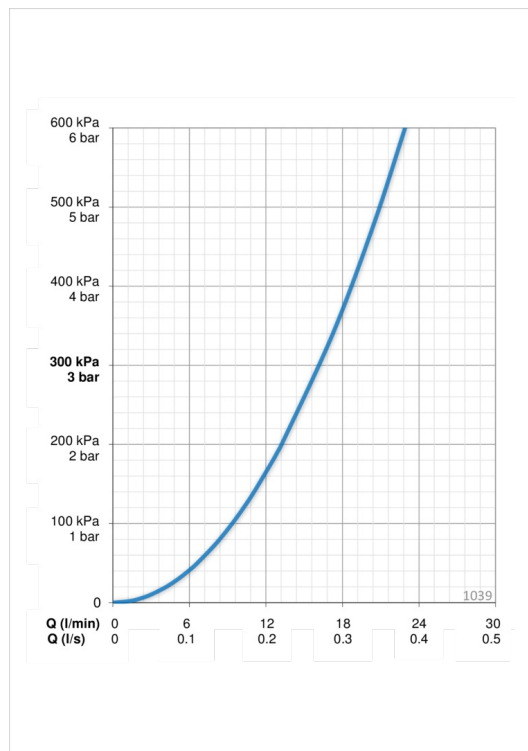

Type approvals

STF certificate	VTT-RTH-00090-17
KIWA SE	1491