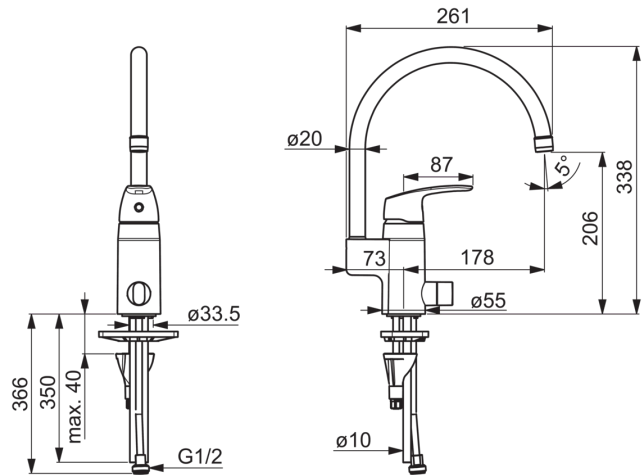

Spare parts

SP1039F

	Code
01	232201
02	159695V
03	159667/10
03	159670/10
03	159667V
04	159499
05	602502V
06	602589V
07	158726
08	158890
09	602600V
10	602587V
11	601971V
12	158825
13	1000780V
14	602610V