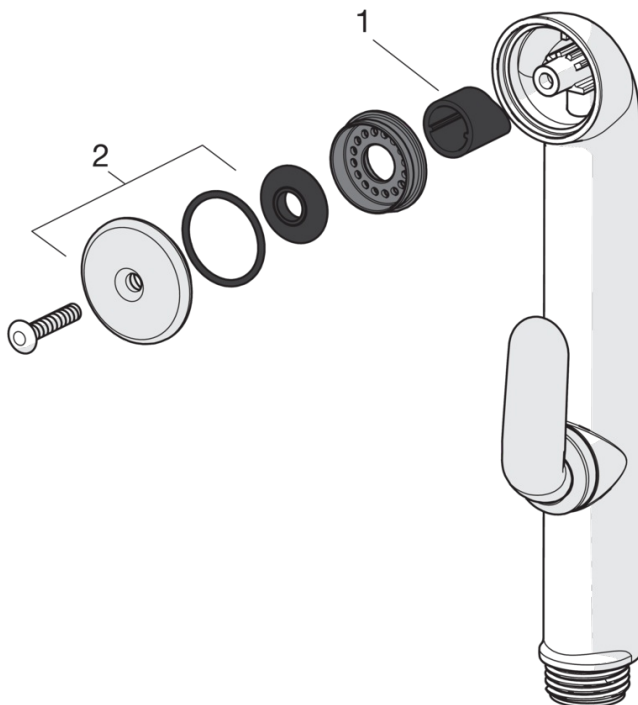

EAN: 6414150078934

www.oras.com/en/products/oras/product/1033

Washbasin faucet with high spout and Bidetta hand shower. Swivel spout and aerator. Spout's swing angle is factory preset at 120° (can be limited to 0° or 60°). There are also in-built limitation options for water temperature and maximum flow-rate.

- Bathroom
- Single lever, Bidetta
- Deck mounted
- Chrome
- Swivel spout
- Bidetta hand shower
- Limitation option for maximum flow-rate
- Limitation option for maximum temperature
- 3S-installation system for safe and simple mounting

Technical data

Flow properties

Flow-rate at 300 kPa	0.16 l/s
Pressure loss with flow (0.1 l/s)	110 kPa

Technical properties

Hot water supply	max. +80°C
Working pressure	50 - 1000 kPa
Connection size	Ø10 mm
Projection	178 mm
Material	brass

Regulations

EN standard	EN 817
Noise class	I (ISO 3822)

Type approvals

STF certificate	VTT-RTH-00090-17
KIWA SE	1490

Spare parts

SP1033

	Code
01	232201
02	159695V
03	159667/10
03	159667V
03	159670/10
04	159499
05	602502V
06	602589V
07	158726
08	158890
09	601971V
10	158825
11	1000780V
12	602610V
13	159684