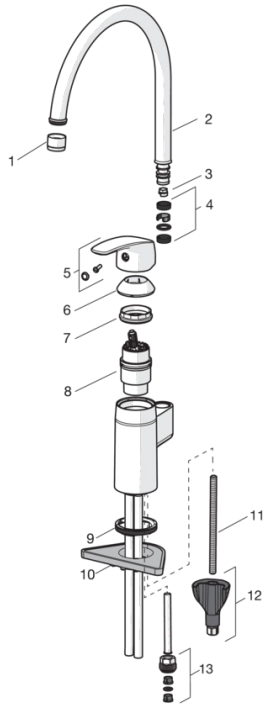

EAN: 6414150078934

www.oras.com/en/products/oras/product/1033

Washbasin faucet with high spout and Bidetta hand shower. Swivel spout and aerator. Spout's swing angle is factory preset at 120° (can be limited to 0° or 60°). There are also in-built limitation options for water temperature and maximum flow-rate.

- Bathroom
- Single lever, Bidetta
- Deck mounted
- Chrome
- Swivel spout
- Bidetta hand shower
- Limitation option for maximum flow-rate
- Limitation option for maximum temperature
- 3S-installation system for safe and simple mounting

Technical data

Flow properties

Flow-rate at 300 kPa	0.16 l/s
Pressure loss with flow (0.1 l/s)	110 kPa

Technical properties

Hot water supply	max. +80°C
Working pressure	50 - 1000 kPa
Connection size	Ø10 mm
Projection	178 mm
Material	brass

Regulations

EN standard	EN 817
Noise class	I (ISO 3822)

Type approvals

STF certificate	VTT-RTH-00090-17
KIWA SE	1490

Spare parts

SP1033

	Code
01	232201
02	159695V
03	159667/10
03	159667V
03	159670/10
04	159499
05	602502V
06	602589V
07	158726
08	158890
09	601971V
10	158825
11	1000780V
12	602610V
13	159684