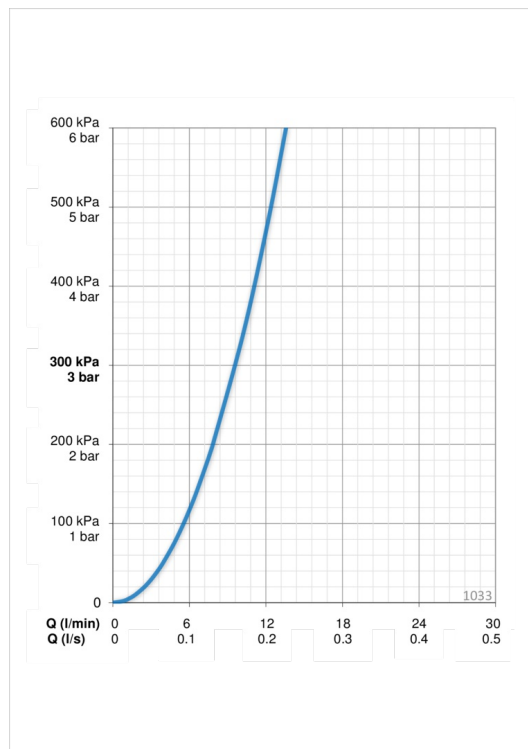

Type approvals

STF certificate	VTT-RTH-00090-17
KIWA SE	1490