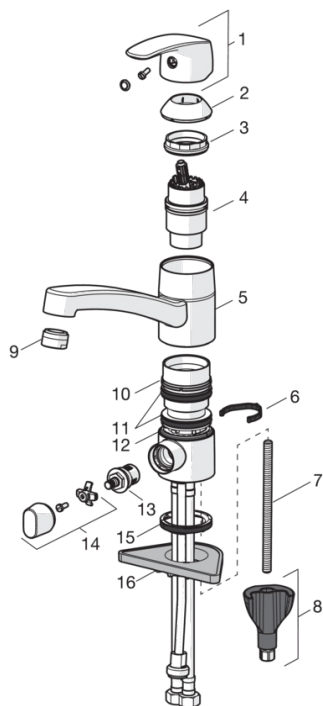

EAN: 6414150078897

www.oras.com/en/products/oras/product/1027

Kitchen faucet with dishwasher valve with ceramic cartridge 90° rotation for ON/OFF and side brush. Swivel spout and aerator. Spout's swing angle is factory preset at 120° (can be limited to 40°-80°). There are also in-built limitation options for water temperature and maximum flow-rate.

- Utility room
- Single lever
- Deck mounted
- Chrome
- Swivel spout
- mechanic utility shut-off valve
- Side brush

Technical data

Flow properties

Flow-rate at 300 kPa	0.17 l/s
Pressure loss with flow (0.1 l/s)	100 kPa

Technical properties

Hot water supply	max. +80°C
Working pressure	50 - 1000 kPa
Connection size	Ø10 mm
Projection	211 mm
Material	brass

Regulations

EN standard	EN 817
Noise class	I (ISO 3822)

Type approvals

STF certificate	VTT-RTH-00090-17
KIWA SE	1491

Spare parts

SP1035F

	Code
01	602502V
02	602589V
03	158726
04	158890
05	602517V
06	1002207/10
06	1001406/10
07	1000780V
08	602610V
09	232210
10	601097/10
11	158735
12	159423/10
13	602600V
14	602587V
15	1002371V
16	158825