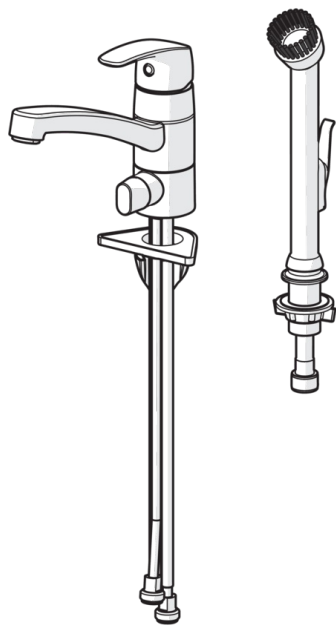

EAN: 6414150078897

www.oras.com/en/products/oras/product/1027

Kitchen faucet with dishwasher valve with ceramic cartridge 90° rotation for ON/OFF and side brush. Swivel spout and aerator. Spout's swing angle is factory preset at 120° (can be limited to 40°-80°). There are also in-built limitation options for water temperature and maximum flow-rate.

- Utility room
- Single lever
- Deck mounted
- Chrome
- Swivel spout
- mechanic utility shut-off valve
- Side brush

Technical data

Flow properties

Flow-rate at 300 kPa	0.17 l/s
Pressure loss with flow (0.1 l/s)	100 kPa

Technical properties

Hot water supply	max. +80°C
Working pressure	50 - 1000 kPa
Connection size	Ø10 mm
Projection	211 mm
Material	brass

Regulations

EN standard	EN 817
Noise class	I (ISO 3822)

Type approvals

STF certificate	VTT-RTH-00090-17
KIWA SE	1491

Spare parts

SP1035F

	Code
01	602502V
02	602589V
03	158726
04	158890
05	602517V
06	1002207/10
06	1001406/10
07	1000780V
08	602610V
09	232210
10	601097/10
11	158735
12	159423/10
13	602600V
14	602587V
15	1002371V
16	158825