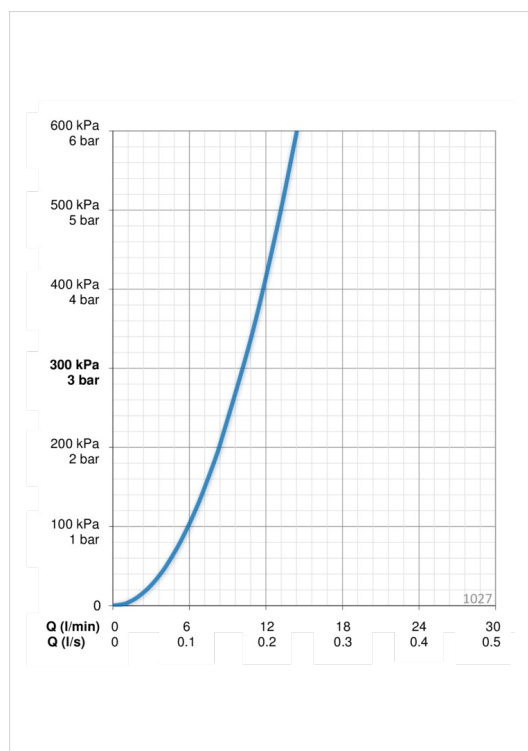

EAN: 6414150078897

www.oras.com/en/products/oras/product/1027

Kitchen faucet with dishwasher valve with ceramic cartridge 90° rotation for ON/OFF and side brush. Swivel spout and aerator. Spout's swing angle is factory preset at 120° (can be limited to 40°-80°). There are also in-built limitation options for water temperature and maximum flow-rate.

- Utility room
- Single lever
- Deck mounted
- Chrome
- Swivel spout
- mechanic utility shut-off valve
- Side brush

Technical data

Flow properties

Flow-rate at 300 kPa	0.17 l/s
Pressure loss with flow (0.1 l/s)	100 kPa

Technical properties

Hot water supply	max. +80°C
Working pressure	50 - 1000 kPa
Connection size	Ø10 mm
Projection	211 mm
Material	brass

Regulations

EN standard	EN 817
Noise class	I (ISO 3822)

Type approvals

STF certificate	VTT-RTH-00090-17
KIWA SE	1491