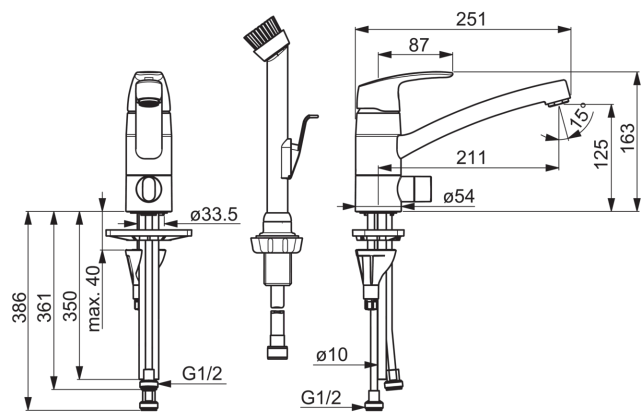

EAN: 6414150078897

www.oras.com/en/products/oras/product/1027

Kitchen faucet with dishwasher valve with ceramic cartridge 90° rotation for ON/OFF and side brush. Swivel spout and aerator. Spout's swing angle is factory preset at 120° (can be limited to 40°-80°). There are also in-built limitation options for water temperature and maximum flow-rate.

- Utility room
- Single lever
- Deck mounted
- Chrome
- Swivel spout
- mechanic utility shut-off valve
- Side brush

Technical data

Flow properties

Flow-rate at 300 kPa	0.17 l/s
Pressure loss with flow (0.1 l/s)	100 kPa

Technical properties

Hot water supply	max. +80°C
Working pressure	50 - 1000 kPa
Connection size	Ø10 mm
Projection	211 mm
Material	brass

Regulations

EN standard	EN 817
Noise class	I (ISO 3822)

Type approvals

STF certificate	VTT-RTH-00090-17
KIWA SE	1491

Spare parts

SP1035F

	Code
01	602502V
02	602589V
03	158726
04	158890
05	602517V
06	1002207/10
06	1001406/10
07	1000780V
08	602610V
09	232210
10	601097/10
11	158735
12	159423/10
13	602600V
14	602587V
15	1002371V
16	158825