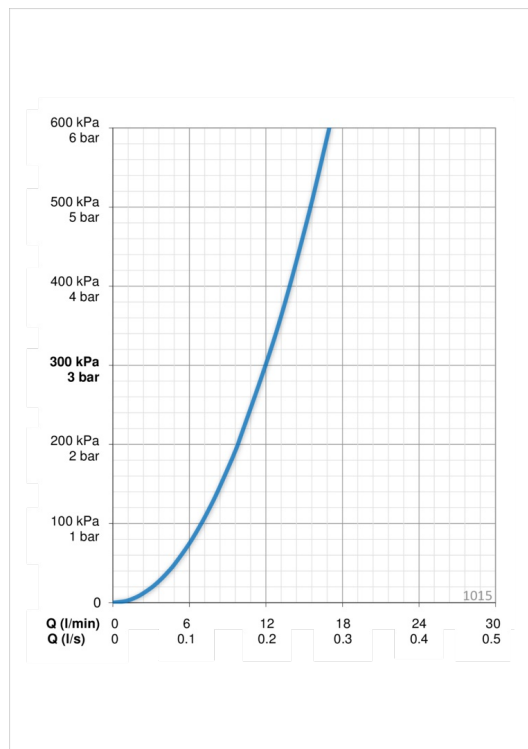

Type approvals

STF certificate	VTT-RTH-00090-17
KIWA SE	1490