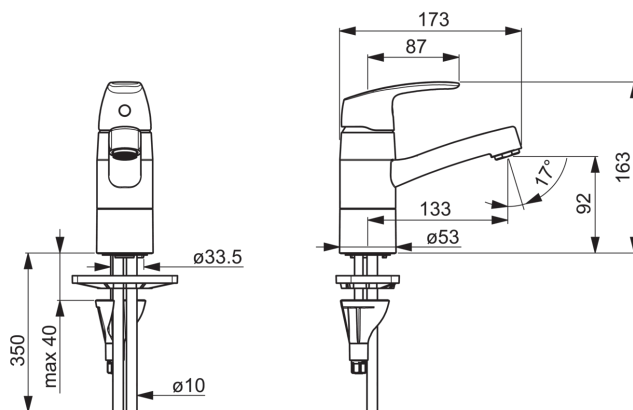

EAN: 6414150078781

www.oras.com/en/products/oras/product/1015

Washbasin faucet. Swivel spout (125 mm) and aerator. Spout's swing angle is factory preset at 120° (can be limited to 40°-80°). There are also in-built limitation options for water temperature and maximum flow-rate.

- Bathroom
- Single lever
- Deck mounted
- Chrome
- Swivel spout
- Limitation option for maximum flow-rate
- 3S-installation system for safe and simple mounting

Technical data

Flow properties

Flow-rate at 300 kPa	0.2 l/s
Pressure loss with flow (0.1 l/s)	75 kPa

Technical properties

Hot water supply	max. +80°C
Working pressure	50 - 1000 kPa
Connection size	Ø10 mm
Projection	133 mm
Material	brass

Regulations

EN standard	EN 817
Noise class	I (ISO 3822)

Type approvals

STF certificate	VTT-RTH-00090-17
KIWA SE	1490

Spare parts

SP1021

	Code
01	602502V
02	602589V
03	158726
04	158890
05	602520V
06	1001406/10
06	1002207/10
07	1000780V
08	602610V
09	232211
10	601097/10
11	158735
12	159423/10
13	1001405V
14	158825
15	159684