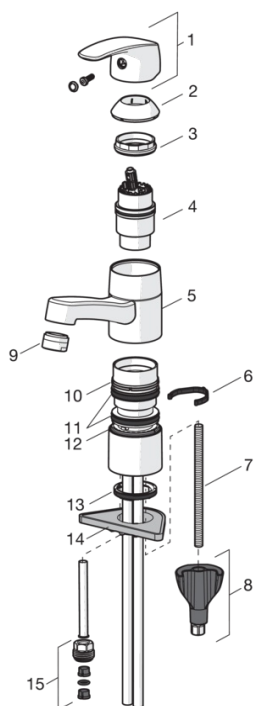

EAN: 6414150078781

www.oras.com/en/products/oras/product/1015

Washbasin faucet. Swivel spout (125 mm) and aerator. Spout's swing angle is factory preset at 120° (can be limited to 40°-80°). There are also in-built limitation options for water temperature and maximum flow-rate.

- Bathroom
- Single lever
- Deck mounted
- Chrome
- Swivel spout
- Limitation option for maximum flow-rate
- 3S-installation system for safe and simple mounting

Technical data

Flow properties

Flow-rate at 300 kPa	0.2 l/s
Pressure loss with flow (0.1 l/s)	75 kPa

Technical properties

Hot water supply	max. +80°C
Working pressure	50 - 1000 kPa
Connection size	Ø10 mm
Projection	133 mm
Material	brass

Regulations

EN standard	EN 817
Noise class	I (ISO 3822)

Type approvals

STF certificate	VTT-RTH-00090-17
KIWA SE	1490

Spare parts

SP1021

	Code
01	602502V
02	602589V
03	158726
04	158890
05	602520V
06	1001406/10
06	1002207/10
07	1000780V
08	602610V
09	232211
10	601097/10
11	158735
12	159423/10
13	1001405V
14	158825
15	159684