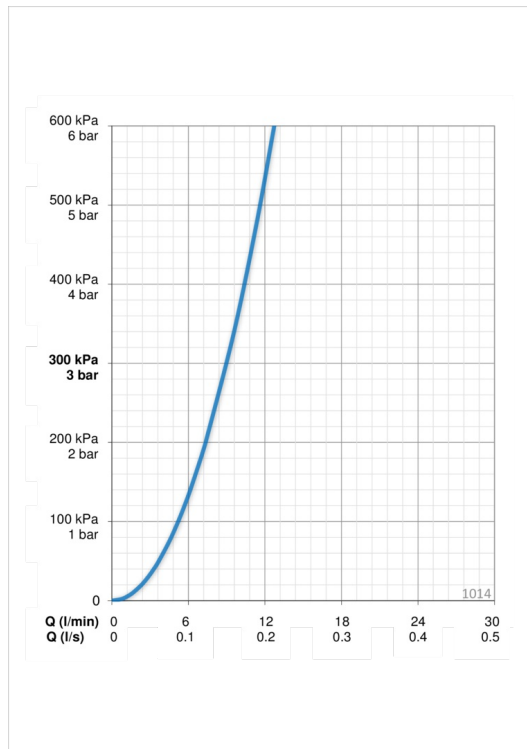

Type approvals

STF certificate	VTT-RTH-00090-17
KIWA SE	1490