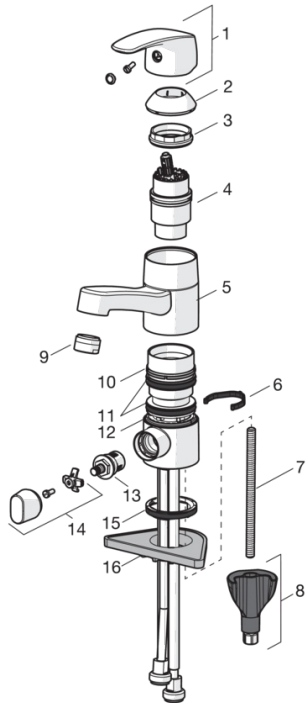

Spare parts

SP1014

	Code
01	602502V
02	602589V
03	158726
04	158890
05	602520V
06	1001406/10
06	1002207/10
07	1000780V
08	602610V
09	232211
10	601097/10
11	158735
12	159423/10
13	602600V
14	602587V
15	1001405V
15	1002371V
16	158825