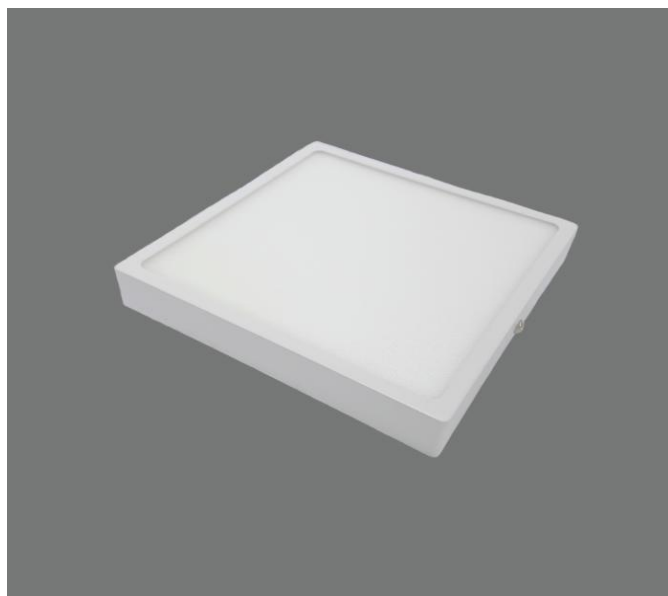

MODENA SQUARE SURFACE LED PANEL FAMILY DATASHEET	IP44	IK03	□	TOPE 
---	------	------	---	---

MODENA PRO

Surface/suspended edge lit LED luminaire with a slim 27mm profile. Electronic, fixed output gear. IP44 protection degree. IK03. Body: sheet aluminium white (RAL9016). Diffuser: UV-stabilised, PRO-LINE prismatic optic. Electrical connection via push wire terminal blocks. Complete with 4000K LED. With integrated driver.

Dimensions: 87x87x27mm

Luminaire efficiency: 68-84 lm/W

Weight: 0,46 kg

Light source: LED

Color rendering index: >80

Correlated colour temperature: 4000 Kelvin

Rated median useful life: 50000 L80 25°C

Rated output: Fixed output

TECHNICAL DATA

Article	Model	Product description	
6004000022	MODENA80_S_8W_LED_570	TOPE LED PANEL LIGHT 8W, Ø87x87mm	
Nominal wattage	8.0W	Color temperature	4000K
Nominal Voltage	220-240V	Luminous flux	461lm
Power factor	0.90	CRI	80
Frequency	50/60Hz	Dimming	Not dimmable
Dimensions	87x87x27mm	Weight	0,46kg

Article	Model	Product description	
6004000024	MODENA80_S_16W_LED_1140	TOPE LED PANEL LIGHT 16W, Ø145x145mm	
Nominal wattage	16.0W	Color temperature	4000K
Nominal Voltage	220-240V	Luminous flux	1168lm
Power factor	0.90	CRI	80
Frequency	50/60Hz	Dimming	Not dimmable
Dimensions	145x145x27mm	Weight	1,0kg