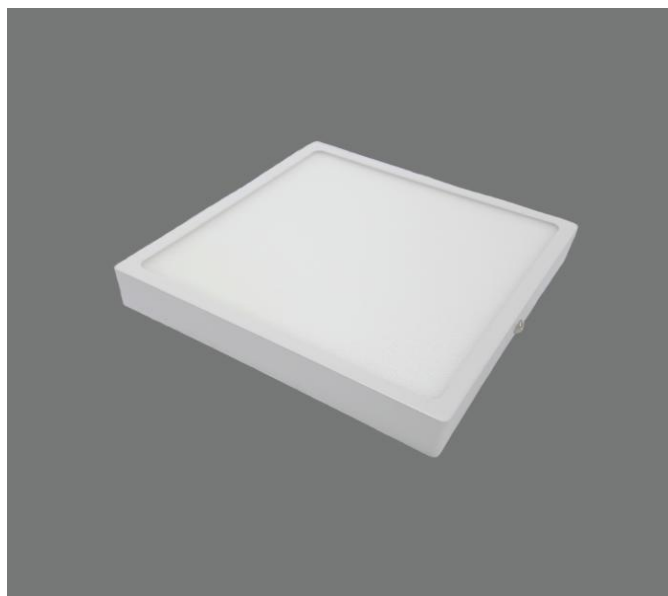

| | | | | |
|---|------|------|---|---|
| MODENA SQUARE SURFACE LED PANEL FAMILY DATASHEET | IP44 | IK03 | □ | TOPE  |
|---|------|------|---|---|

MODENA PRO

Surface/suspended edge lit LED luminaire with a slim 27mm profile. Electronic, fixed output gear. IP44 protection degree. IK03. Body: sheet aluminium white (RAL9016). Diffuser: UV-stabilised, PRO-LINE prismatic optic. Electrical connection via push wire terminal blocks. Complete with 4000K LED. With integrated driver.

Dimensions: 87x87x27mm

Luminaire efficiency: 68-84 lm/W

Weight: 0,46 kg

Light source: LED

Color rendering index: >80

Correlated colour temperature: 4000 Kelvin

Rated median useful life: 50000 L80 25°C

Rated output: Fixed output

TECHNICAL DATA

| Article | Model | Product description | |
|-----------------|-----------------------|-----------------------------------|--------------|
| 6004000022 | MODENA80_S_8W_LED_570 | TOPE LED PANEL LIGHT 8W, Ø87x87mm | |
| Nominal wattage | 8.0W | Color temperature | 4000K |
| Nominal Voltage | 220-240V | Luminous flux | 461lm |
| Power factor | 0.90 | CRI | 80 |
| Frequency | 50/60Hz | Dimming | Not dimmable |
| Dimensions | 87x87x27mm | Weight | 0,46kg |

| Article | Model | Product description | |
|-----------------|-------------------------|--------------------------------------|--------------|
| 6004000024 | MODENA80_S_16W_LED_1140 | TOPE LED PANEL LIGHT 16W, Ø145x145mm | |
| Nominal wattage | 16.0W | Color temperature | 4000K |
| Nominal Voltage | 220-240V | Luminous flux | 1168lm |
| Power factor | 0.90 | CRI | 80 |
| Frequency | 50/60Hz | Dimming | Not dimmable |
| Dimensions | 145x145x27mm | Weight | 1,0kg |