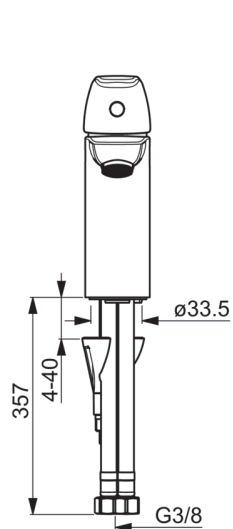

Spare parts

SP1012F

	Code
01	602502V
02	1000664V
03	158726
04	158890
05	1000780V
06	602610V
07	232211
08	601971V
09	159684