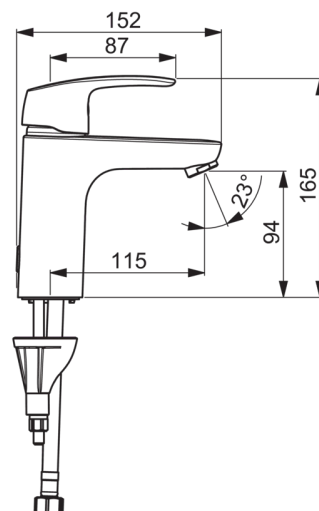

Spare parts

SP1012F

	Code
01	602502V
02	1000664V
03	158726
04	158890
05	1000780V
06	602610V
07	232211
08	601971V
09	159684