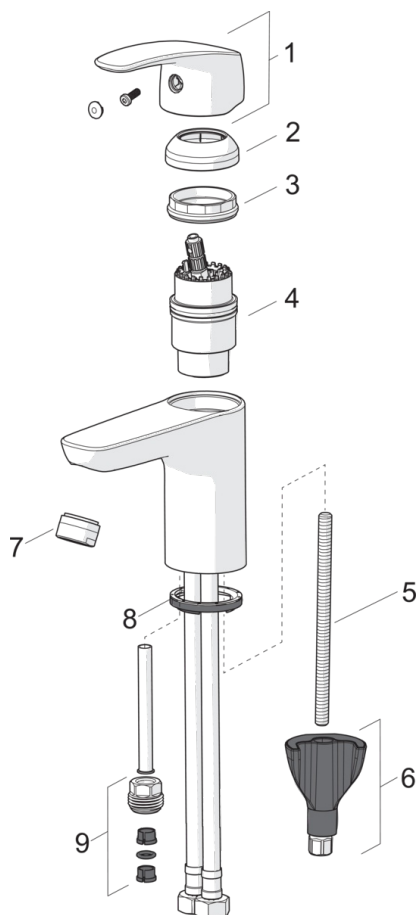

### Technical properties

Hot water supply	<b>max. +80°C</b>
Working pressure	<b>50 - 1000 kPa</b>
Connection size	<b>G3/8</b>
Projection	<b>115 mm</b>

## Spare parts