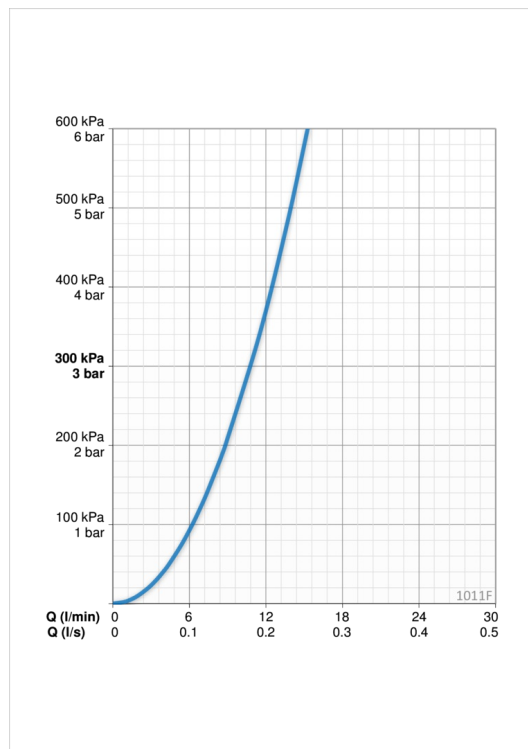

Type approvals

STF certificate	VTT-RTH-00090-17
KIWA SE	1490