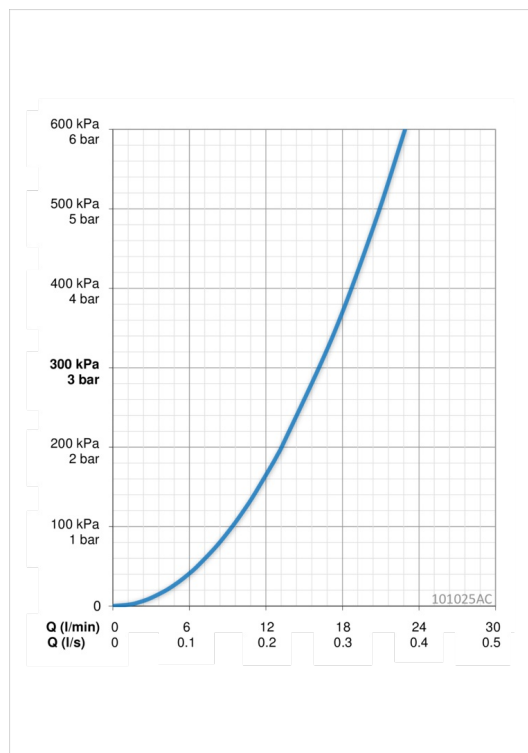

EAN: 6414150060274

www.oras.com/en/products/oras/product/101025AC

Cold water faucet with swivel spout and aerator

- Utility room
- Single lever
- Deck mounted
- Chrome
- Swivel spout

Technical data

Flow properties

Flow-rate at 300 kPa	0.27 l/s
Pressure loss with flow (0.2 l/s)	165 kpa

Technical properties

Working pressure	50 - 1000 kPa
Material	brass

Regulations

Noise class	II (ISO 3822) Oras lab.