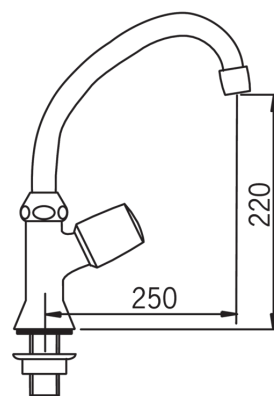

Spare parts

SP101025AC

	Code
01	201150A
02	109090V