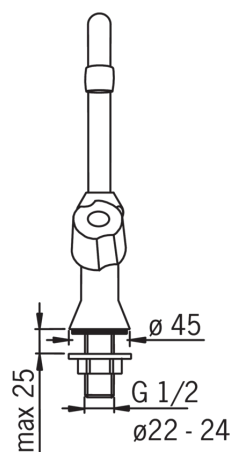

Spare parts

SP101025AC

	Code
01	201150A
02	109090V