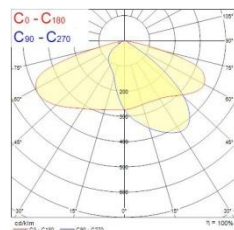

Zephyr large 50W