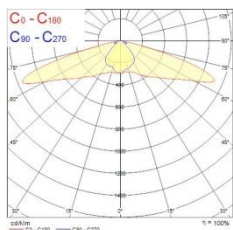

Zephyr small 30W