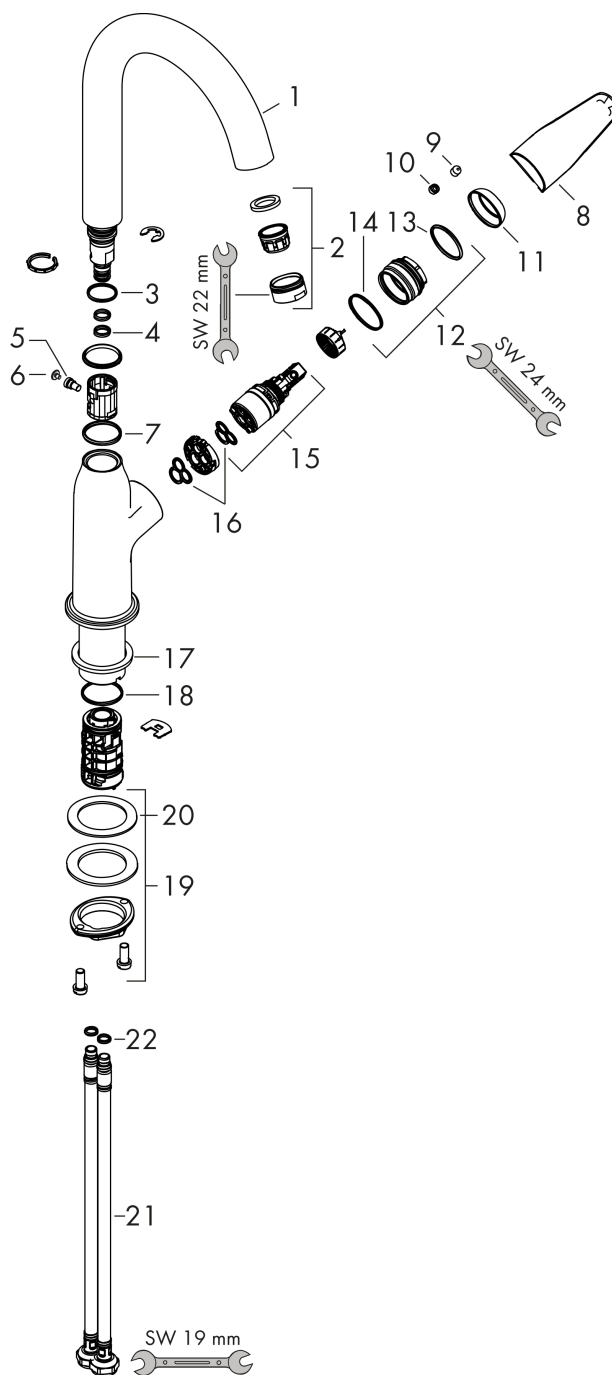

Novus

Single lever basin mixer 240 with swivel spout without waste set

Surfaces: **chrome** Article Number: **71128000**

Description

product features

- number of mounting holes: 1-hole
- Handle position on the side: bottom-side at the base body (not suitable for wash bowls)
- ComfortZone 240
- projection 155 mm
- normal spray
- Flow rate at 3 bar: 5 l/min
- flow rate: 5 l/min
- ceramic cartridge
- temperature limitation adjustable
- without waste set
- suitable for continuous flow water heaters
- swivel range 120°
- connection dimension: DN15
- PA-IX 7317/IO
- ACS 17 ACC LY 602, valide jusqu'au 10.10.2022

Technology

Certificates

Product image

Scale drawing

Novus

Single lever basin mixer 240 with swivel spout without waste set

Surfaces: **chrome** Article Number: **71128000**

Exploded Drawing

Year of production: >12/17

Novus
Single lever basin mixer 240 with swivel spout without waste set

 Surfaces: **chrome** Article Number: **71128000**

Spare part list

Year of production: >12/17

Pos.	Description	Article Number	PC	PU
1	spout cpl.	93247000	0	1
2	aerator M24x1 (5 l/min)	13185000	0	1
3	O-ring 18x1,5	98231000	0	1
4	O-ring 8x2	98112000	0	1
5	screw	93088000	0	1
6	plug	93117000	0	1
7	O-ring 24x2	98388000	0	1
8	handle	93249000	0	1
9	hollow set screw M6x10 DIN 916	96029000	0	1
10	screw cover	95704000	0	1
11	flange	98863000	0	1
12	nut	98864000	0	1
13	O-ring 23x2	98398000	0	1
14	O-ring 27x1,5	92527000	0	1
15	cartridge, assy	97685000	0	1
16	seal	98865000	0	1
17	flat seal	98749000	0	1
18	O-ring 26x1,5	98390000	0	1
19	fixing set (Ø 32)	13961000	0	1
20	lever collar	97548000	0	1
21	connection hose 450 mm M8x0,75 G3/8	97206000	0	1
22	O-ring 6,6x1,6	93019000	0	1
a	fixation extension 35 mm	13898000	0	1