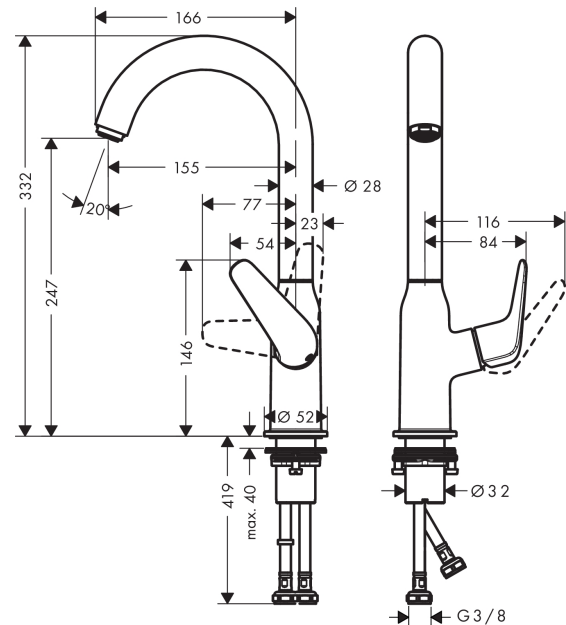

Novus

Single lever basin mixer 240 with swivel spout without waste set

Surfaces: **chrome** Article Number: **71128000**

Description

product features

- number of mounting holes: 1-hole
- Handle position on the side: bottom-side at the base body (not suitable for wash bowls)
- ComfortZone 240
- projection 155 mm
- normal spray
- Flow rate at 3 bar: 5 l/min
- flow rate: 5 l/min
- ceramic cartridge
- temperature limitation adjustable
- without waste set
- suitable for continuous flow water heaters
- swivel range 120°
- connection dimension: DN15
- PA-IX 7317/IO
- ACS 17 ACC LY 602, valide jusqu'au 10.10.2022

Technology

Certificates

Product image

Scale drawing

Novus

Single lever basin mixer 240 with swivel spout without waste set

Surfaces: **chrome** Article Number: **71128000**

Exploded Drawing

Year of production: >12/17

Novus
Single lever basin mixer 240 with swivel spout without waste set

 Surfaces: **chrome** Article Number: **71128000**

Spare part list

Year of production: >12/17

Pos.	Description	Article Number	PC	PU
1	spout cpl.	93247000	0	1
2	aerator M24x1 (5 l/min)	13185000	0	1
3	O-ring 18x1,5	98231000	0	1
4	O-ring 8x2	98112000	0	1
5	screw	93088000	0	1
6	plug	93117000	0	1
7	O-ring 24x2	98388000	0	1
8	handle	93249000	0	1
9	hollow set screw M6x10 DIN 916	96029000	0	1
10	screw cover	95704000	0	1
11	flange	98863000	0	1
12	nut	98864000	0	1
13	O-ring 23x2	98398000	0	1
14	O-ring 27x1,5	92527000	0	1
15	cartridge, assy	97685000	0	1
16	seal	98865000	0	1
17	flat seal	98749000	0	1
18	O-ring 26x1,5	98390000	0	1
19	fixing set (Ø 32)	13961000	0	1
20	lever collar	97548000	0	1
21	connection hose 450 mm M8x0,75 G3/8	97206000	0	1
22	O-ring 6,6x1,6	93019000	0	1
a	fixation extension 35 mm	13898000	0	1